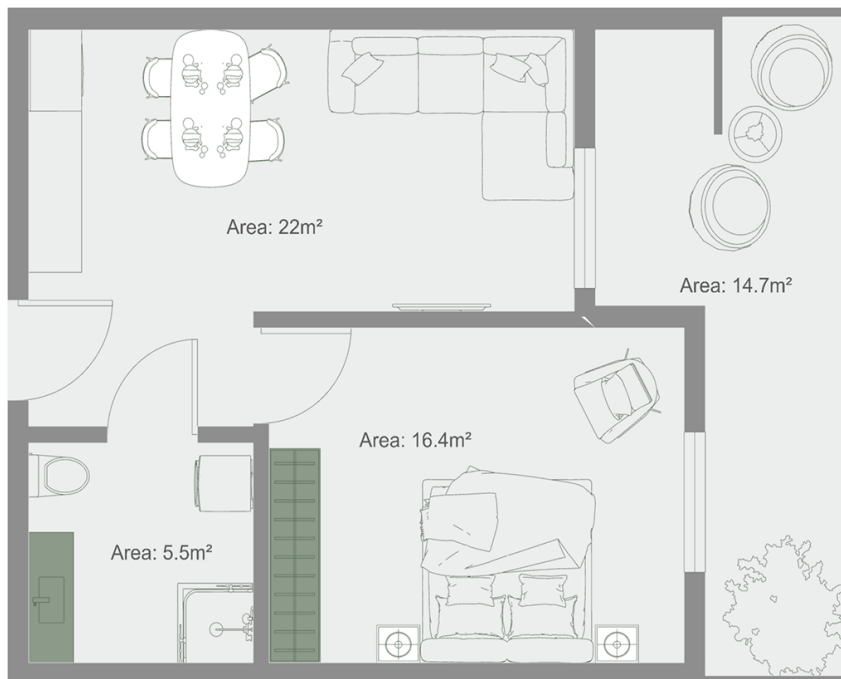

Apartment # 13

Total area: 59.7 m²

Internal area: 45 m²

Balcony: 14.7 m²