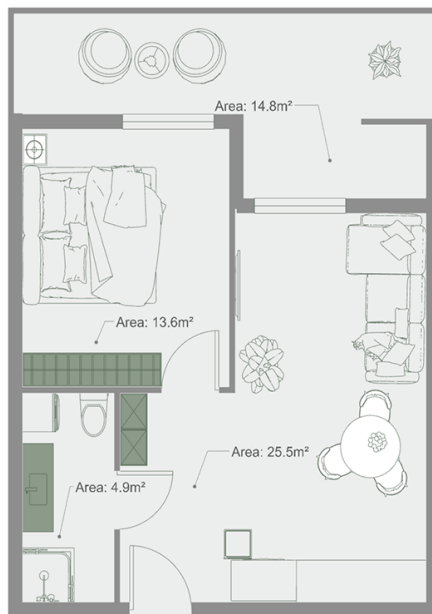

## Apartment # 17

**Total area: 59.8 m<sup>2</sup>**  
**Balcony: 14.8 m<sup>2</sup>**

**Internal area: 45 m<sup>2</sup>**