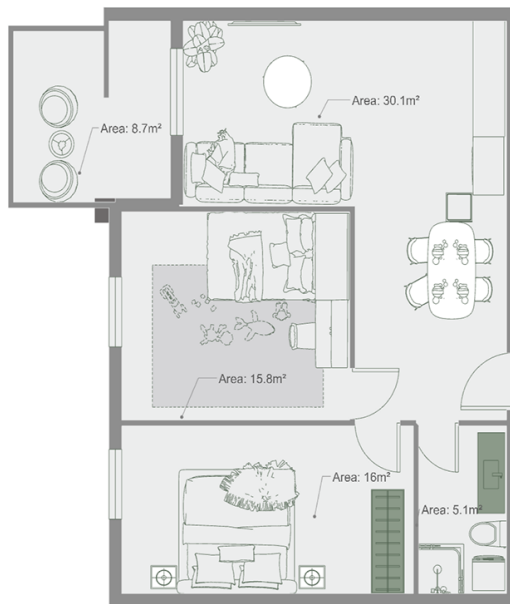

Apartment # 18

Total area: 77.9 m²
Balcony: 8.7 m²

Internal area: 69.2 m²