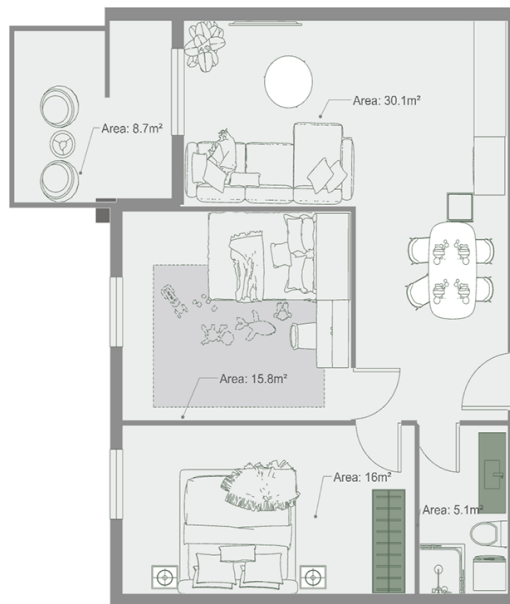

Apartment # 32

Total area: 77.9 m²
Balcony: 8.7 m²

Internal area: 69.2 m²