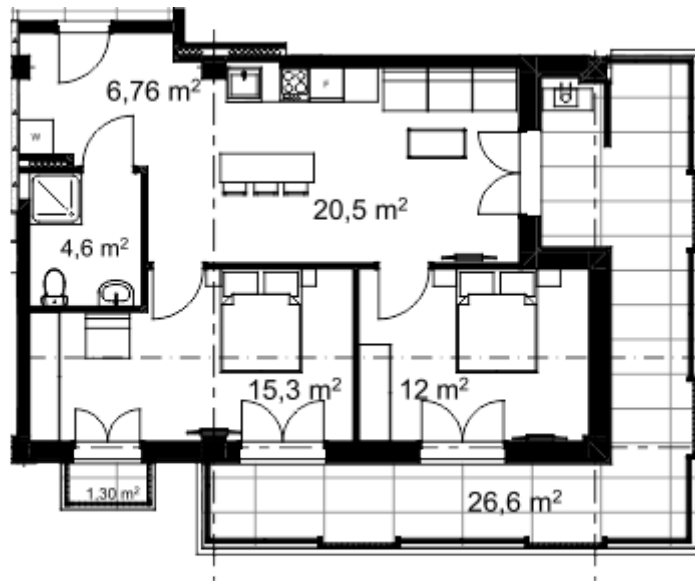

Apartment # 36

Total area: 88.5 m²
Balcony: 26.6, 1.3 m²

Internal area: 60.6 m²