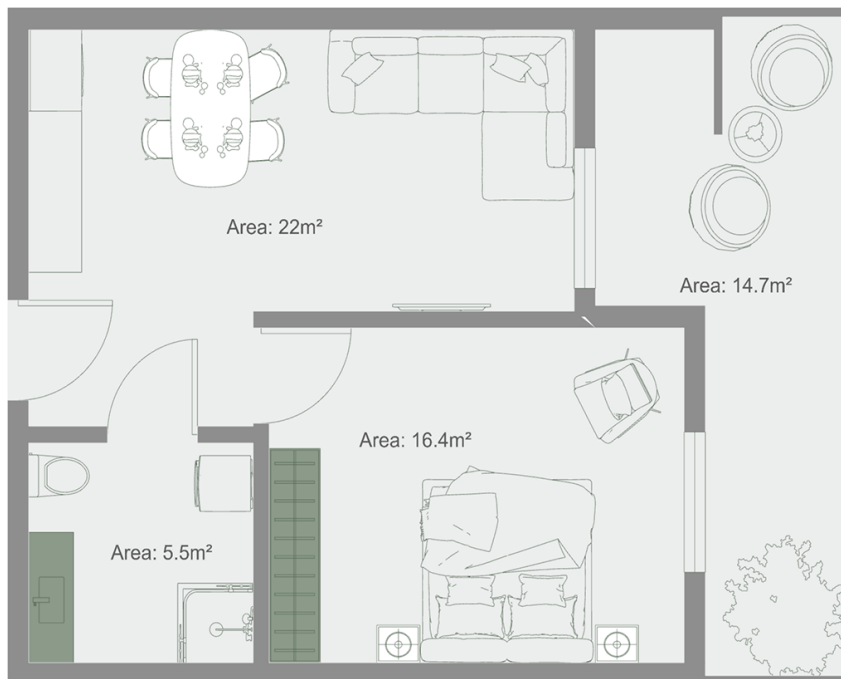

Apartment # 41

Total area: 59.7 m²

Internal area: 45 m²

Balcony: 14.7 m²