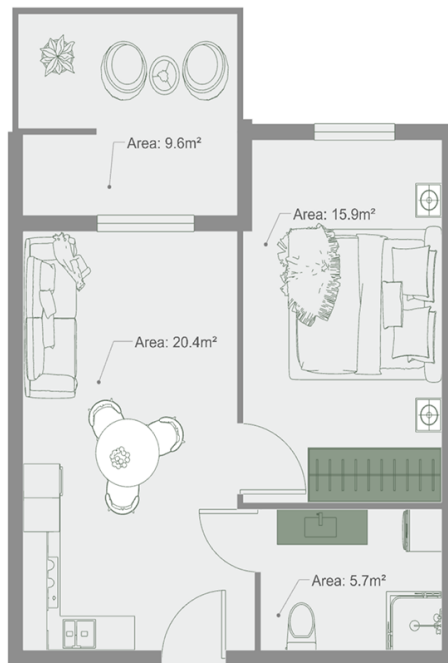

Apartment # 44

Total area: 52.5 m²
Balcony: 9.6 m²

Internal area: 42.9 m²