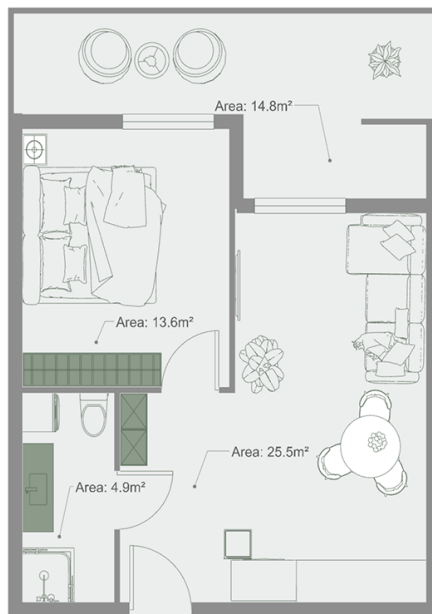

Apartment # 45

Total area: 59.8 m²
Balcony: 14.8 m²

Internal area: 45 m²