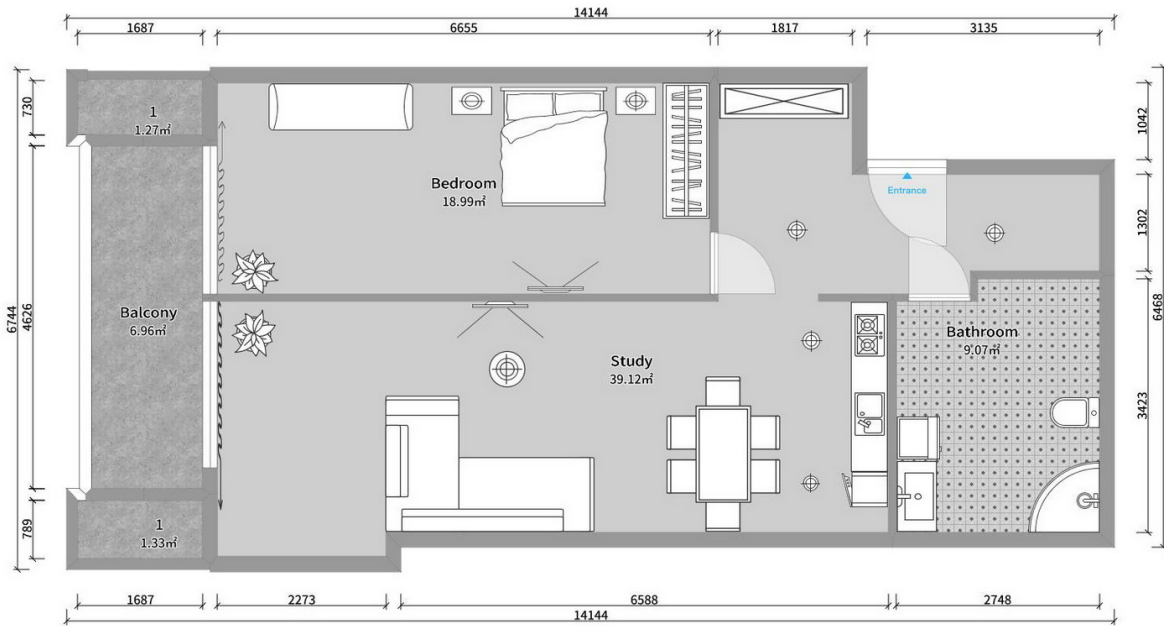

## Apartment # 130

**Total area: 78.2 m<sup>2</sup>**

**Internal area: 66.2 m<sup>2</sup>**

**Balcony: 12 m<sup>2</sup>**