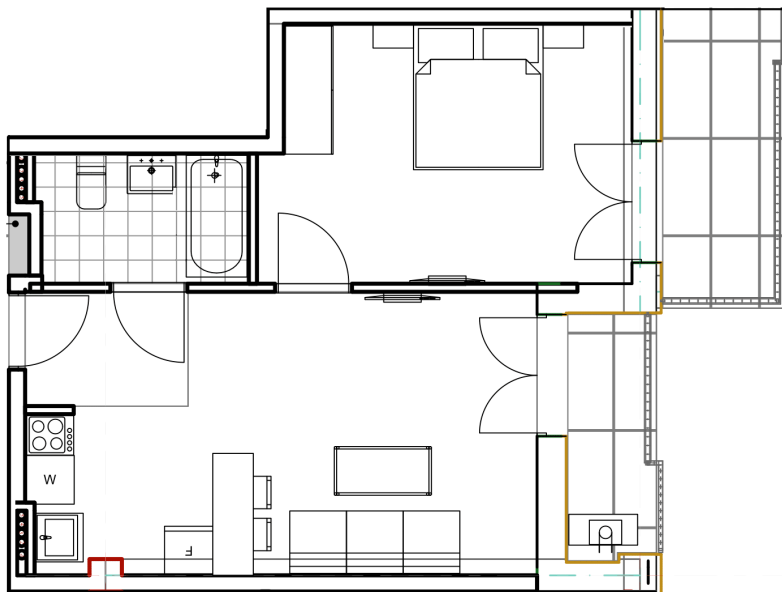

Apartment # 21

Total area: 50.3 m²
Balcony: 3.3,5.8 m²

Internal area: 41.2 m²