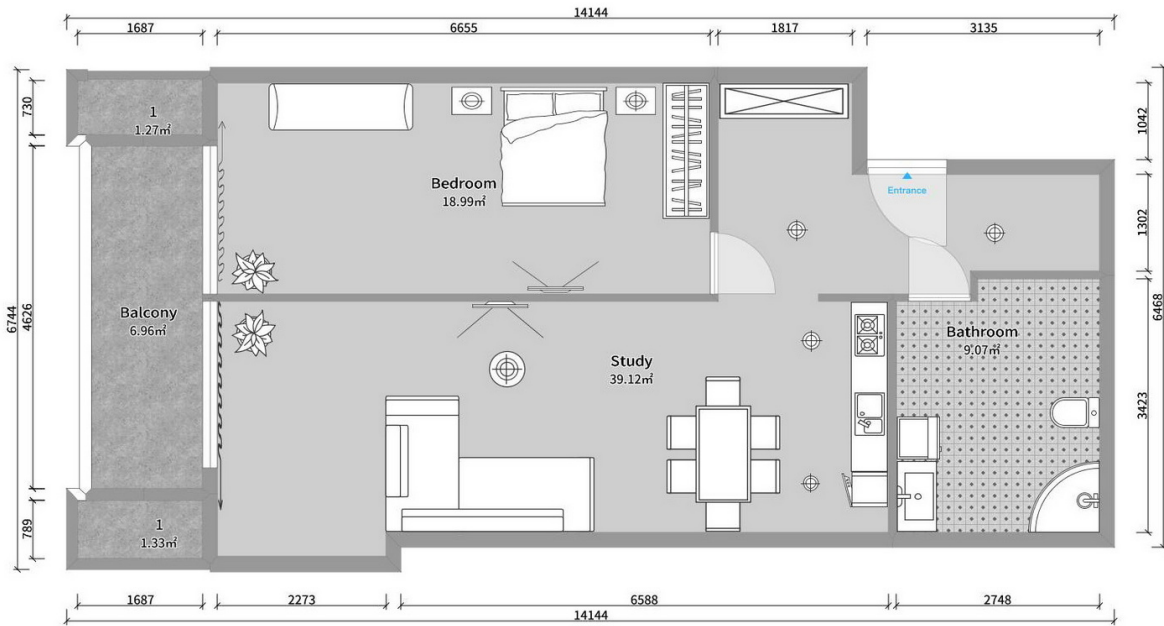

House on Politkovskaya | Tbilisi

Apartment # 145

Total area: 78.2 m²

Internal area: 66.2 m²

Balcony: 12 m²