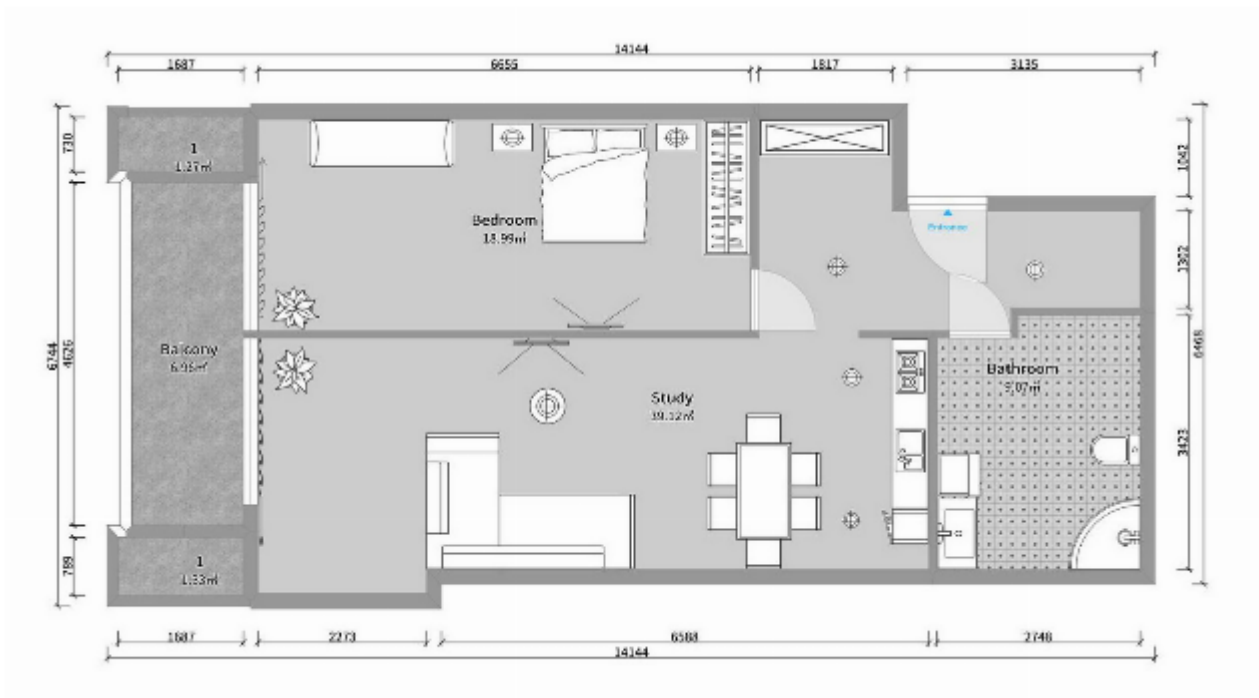

Apartment # 145

Total area: 78.2 m²
Balcony: 12 m²

Internal area: 66.2 m²