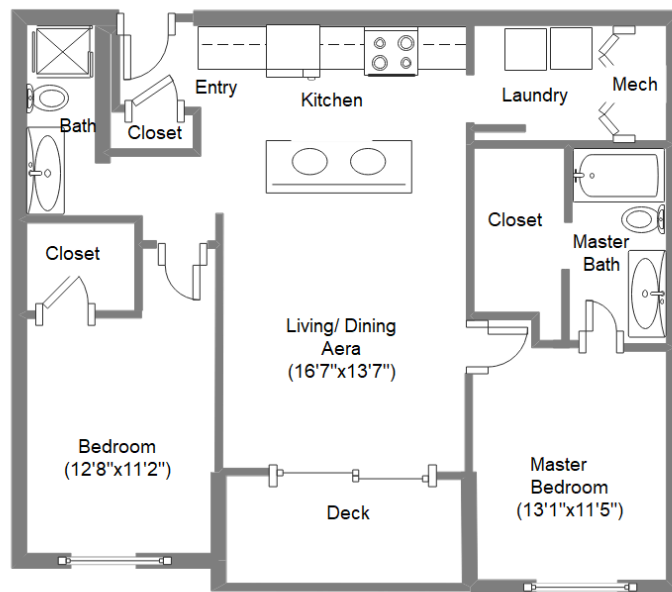

## Apartment # 7

**Total area: 39.94 m<sup>2</sup>**

**Balcony: 0.33 m<sup>2</sup>**

**Internal area: 39.61 m<sup>2</sup>**