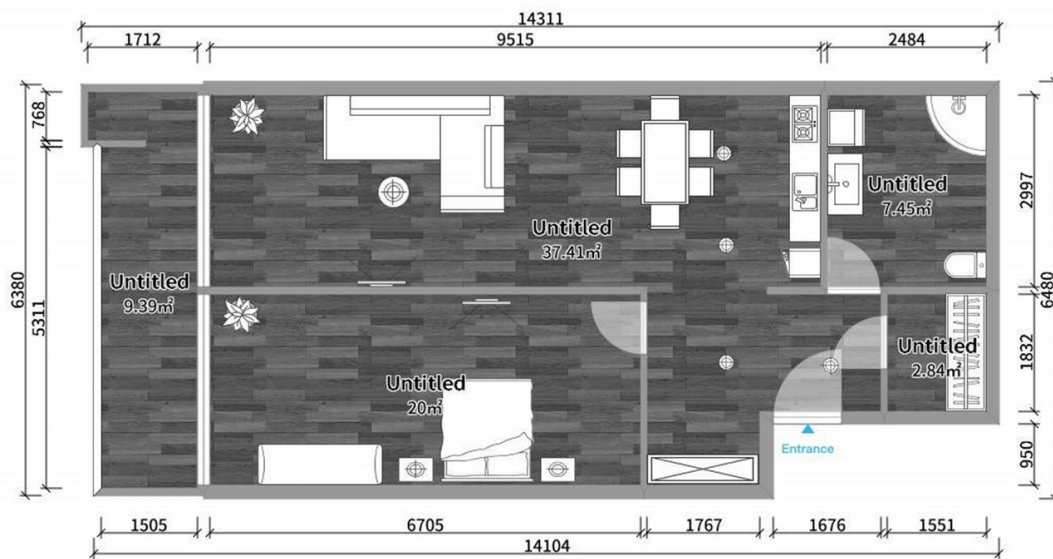

House on Politkovskaya | Tbilisi

Apartment # 173

Total area: 77.1 m²

Internal area: 66.4 m²

Balcony: 10.7 m²