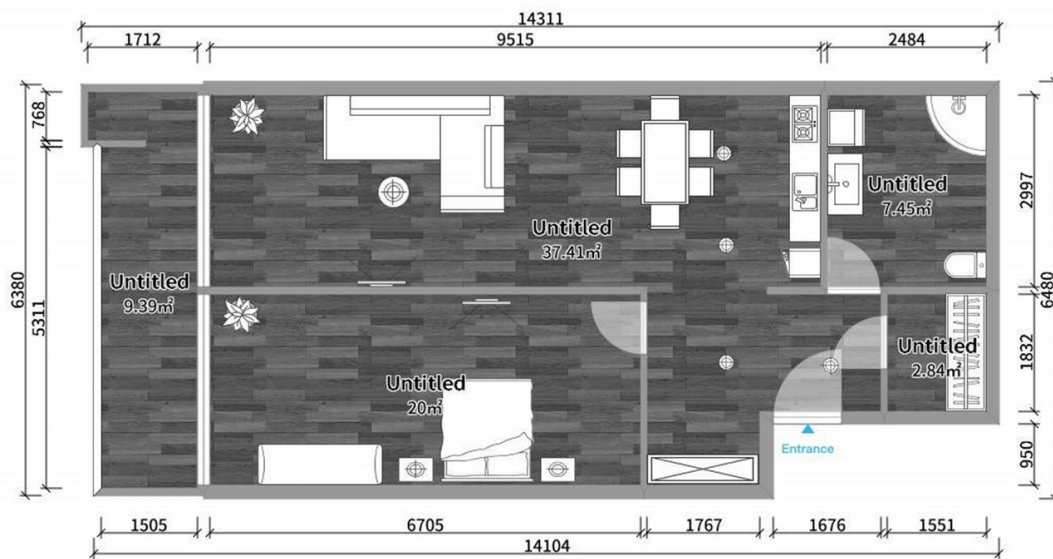

## Apartment # 173

**Total area: 77.1 m<sup>2</sup>**

**Internal area: 66.4 m<sup>2</sup>**

**Balcony: 10.7 m<sup>2</sup>**