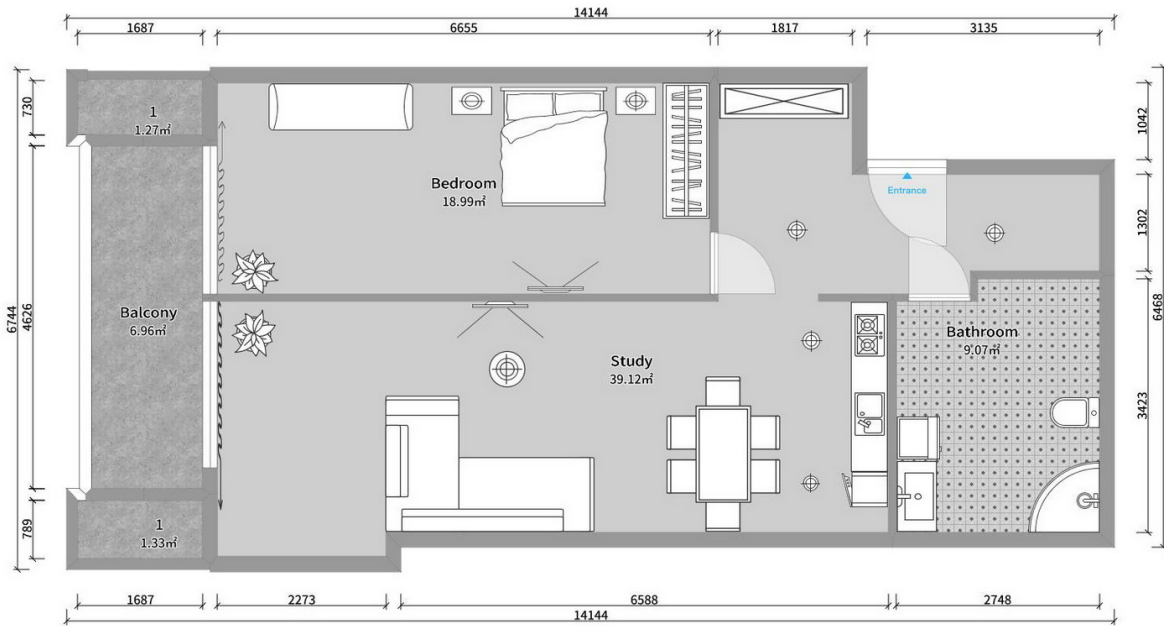

House on Politkovskaya | Tbilisi

Apartment # 174

Total area: 78.2 m²

Internal area: 66.2 m²

Balcony: 12 m²