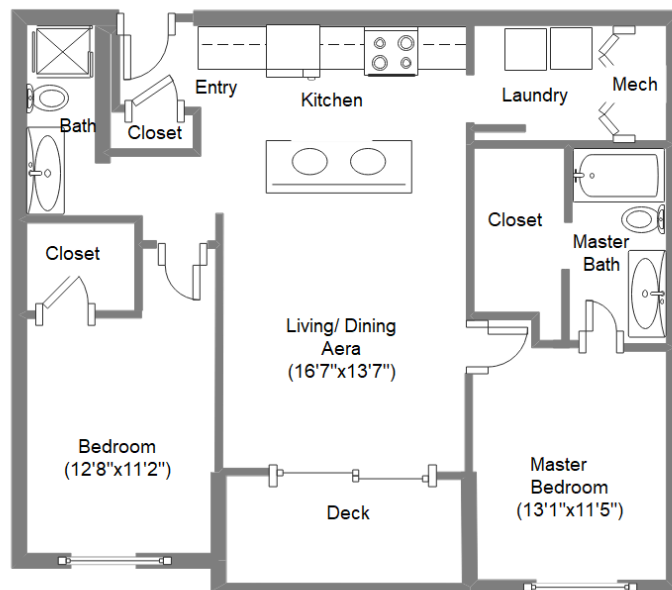

Apartment # 9

Total area: 40.53 m²

Balcony: 0.33 m²

Internal area: 40.2 m²