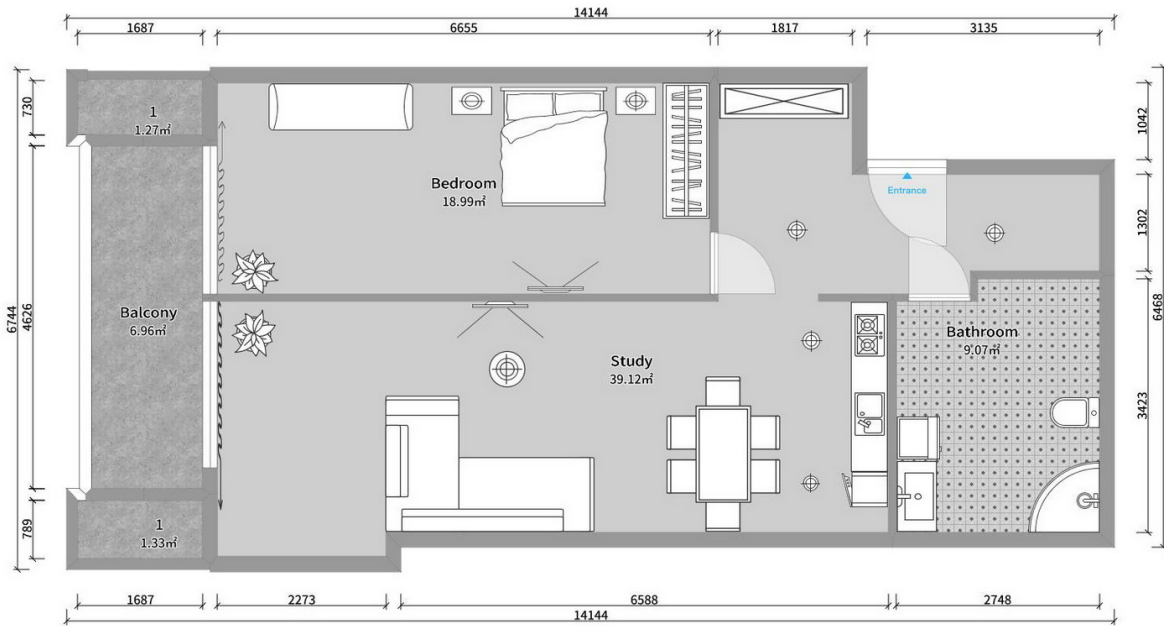

House on Politkovskaya | Tbilisi

Apartment # 188

Total area: 78.2 m²

Internal area: 66.2 m²

Balcony: 12 m²