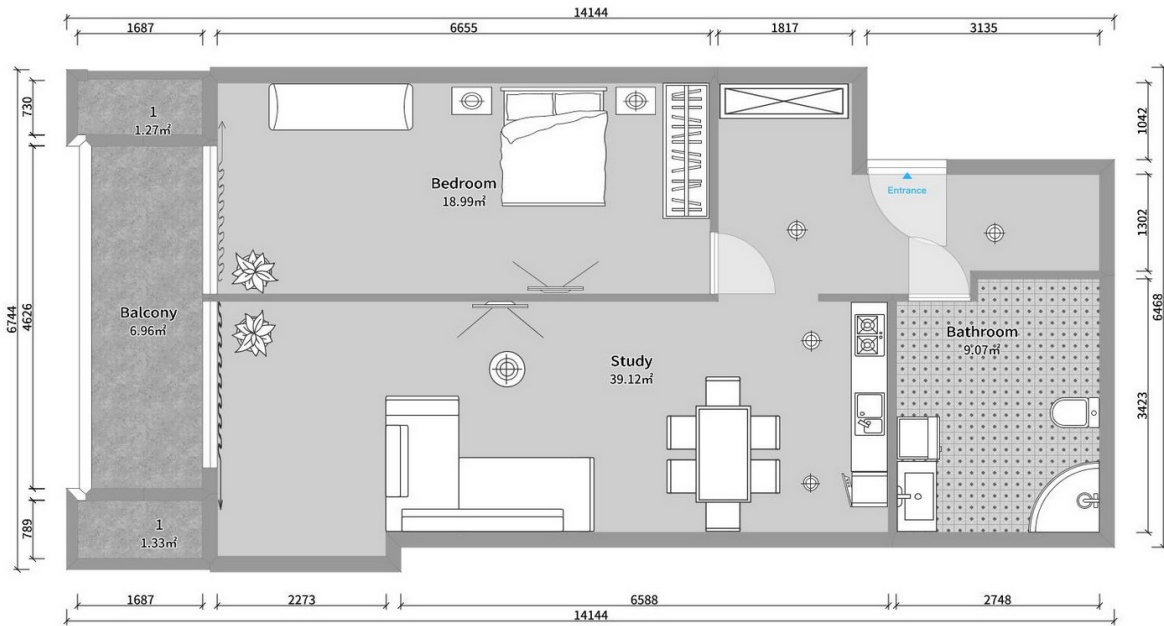

## Apartment # 188

**Total area: 78.2 m<sup>2</sup>**

**Internal area: 66.2 m<sup>2</sup>**

**Balcony: 12 m<sup>2</sup>**