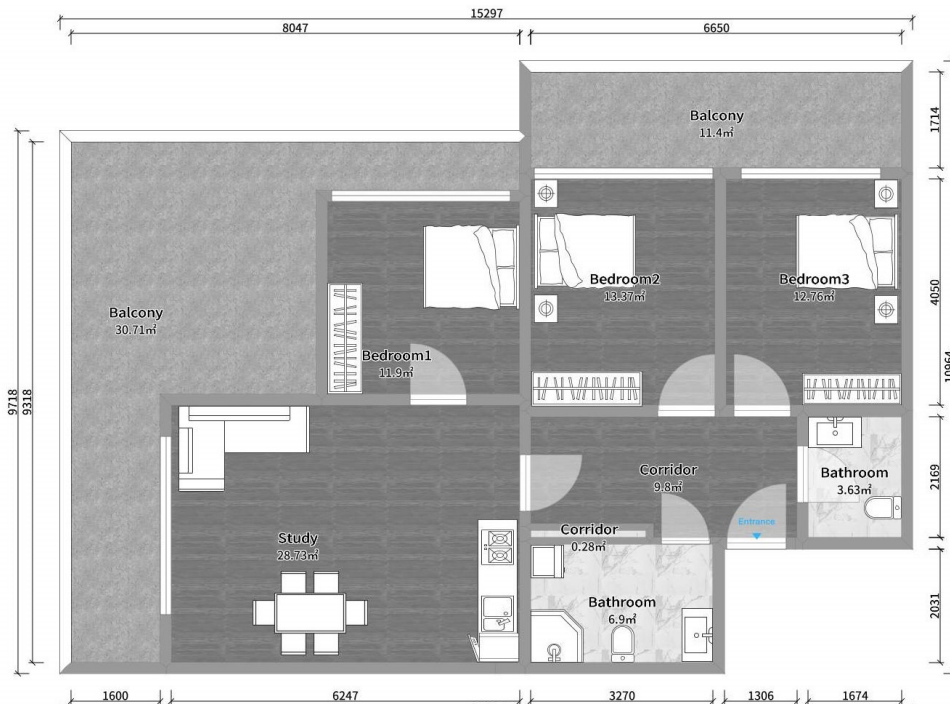

House on Politkovskaya | Tbilisi

Apartment # 200

Total area: 133.8 m²

Balcony: 42.2 m²

Internal area: 91.6 m²