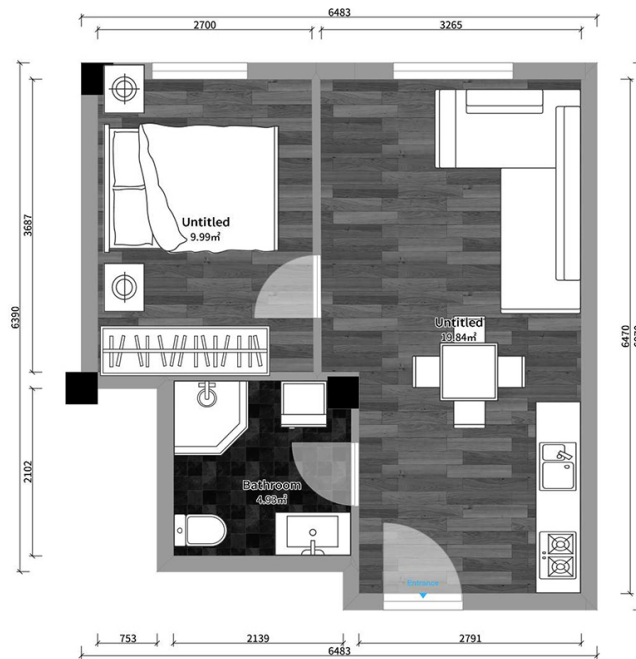

Apartment # 11

Total area: 38.08 m²
Balcony: 0.33 m²

Internal area: 37.75 m²