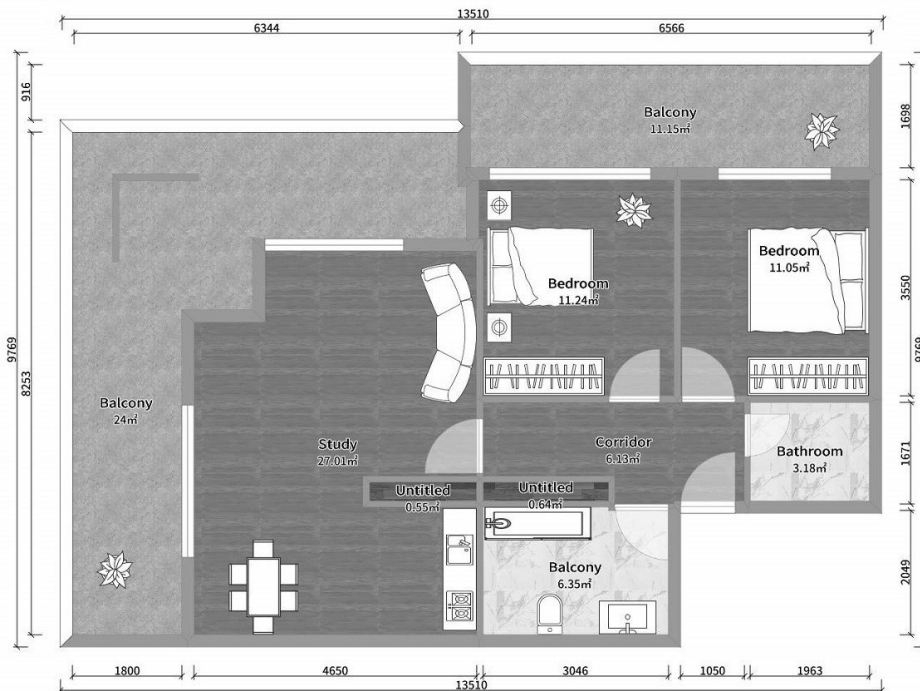

Apartment # 227

Total area: 106.9 m²
Balcony: 35.8 m²

Internal area: 71.1 m²