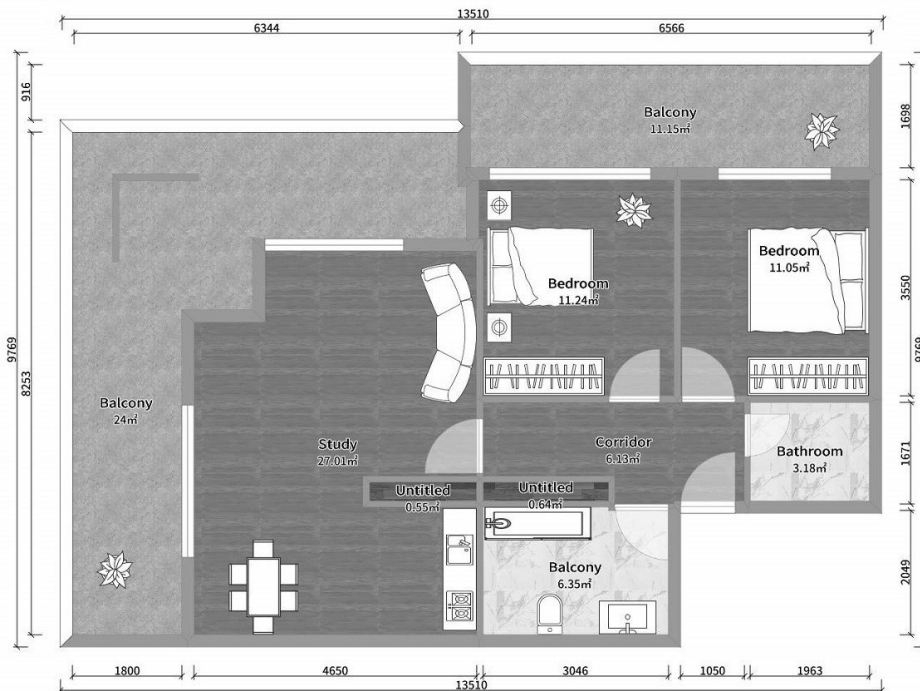

## Apartment # 227

**Total area: 106.9 m<sup>2</sup>**  
**Balcony: 35.8 m<sup>2</sup>**

**Internal area: 71.1 m<sup>2</sup>**