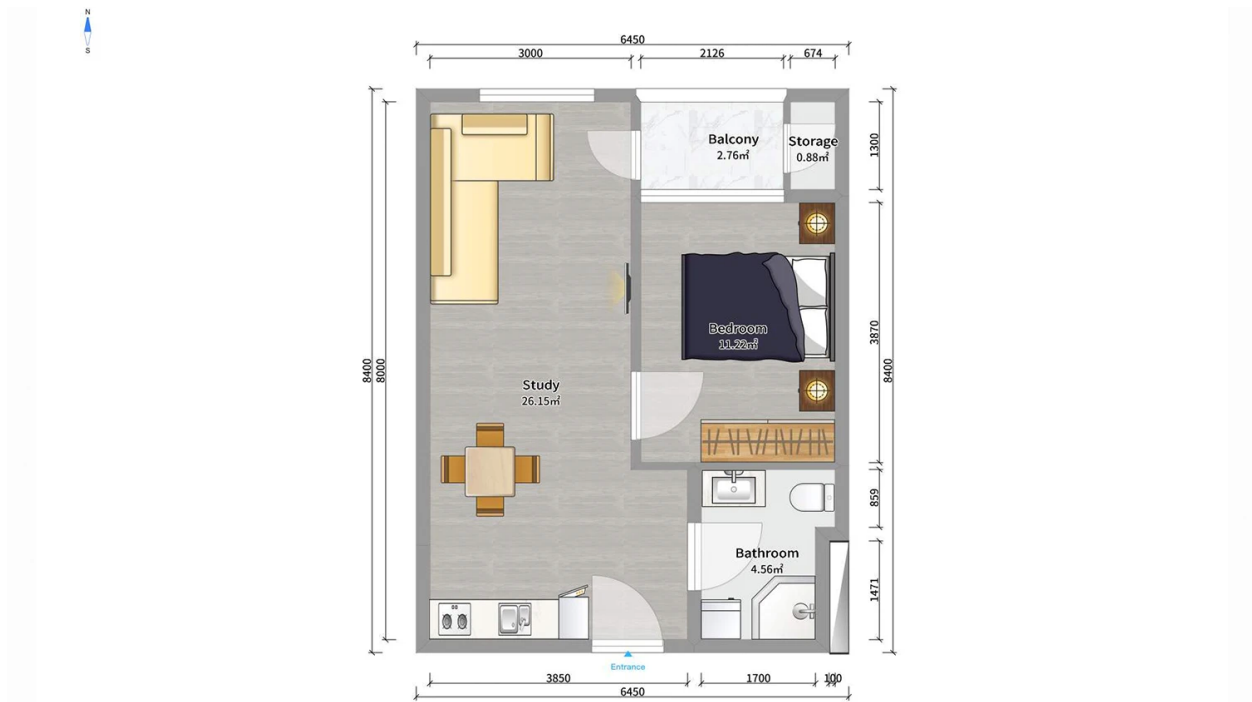

## Apartment # 1

**Total area: 46.9 m<sup>2</sup>**  
**Balcony: 3.7 m<sup>2</sup>**

**Internal area: 43.2 m<sup>2</sup>**