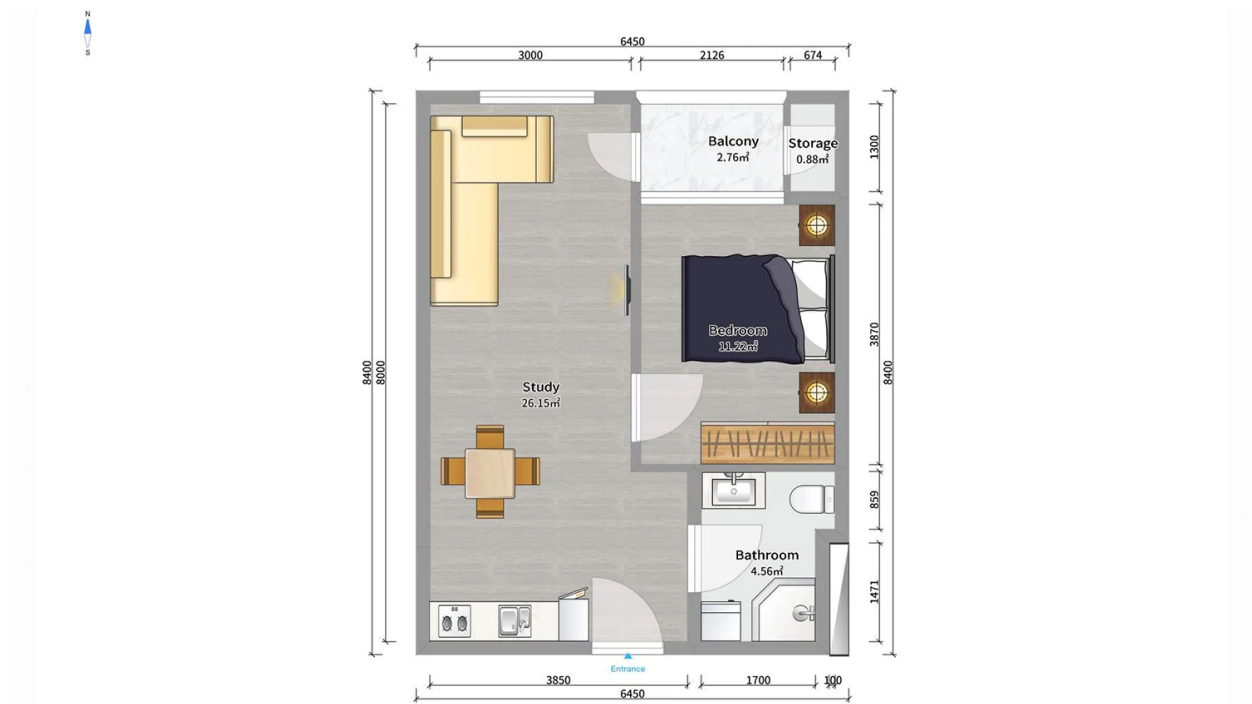

Apartment # 4

Total area: 46.9 m²
Balcony: 3.7 m²

Internal area: 43.2 m²