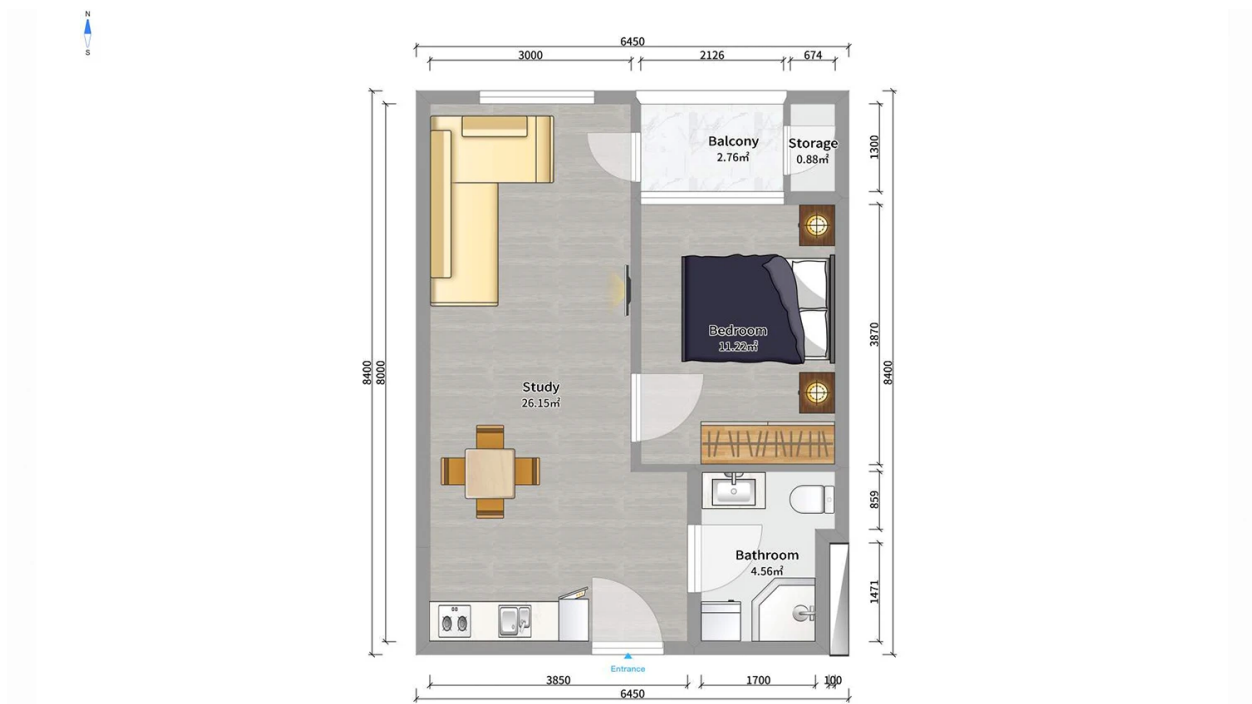

Apartment # 8

Total area: 46.9 m²
Balcony: 3.7 m²

Internal area: 43.2 m²