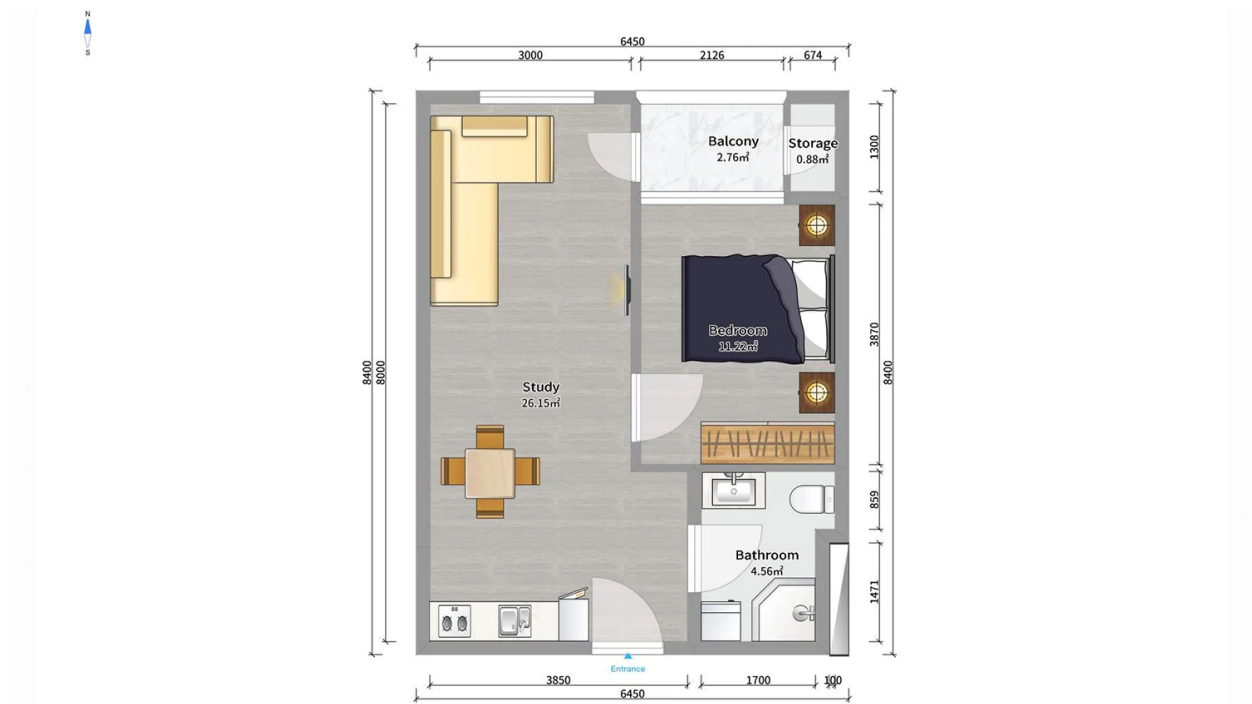

Apartment # 9

Total area: 46.9 m²
Balcony: 3.7 m²

Internal area: 43.2 m²