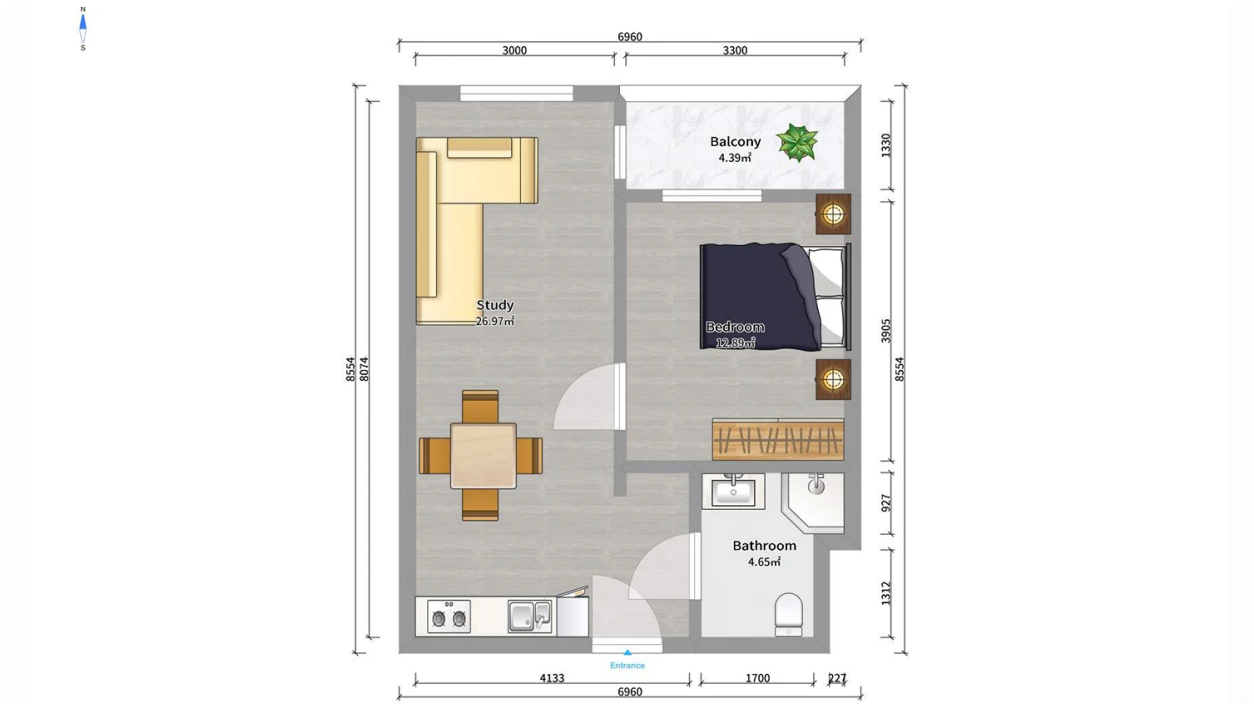

Apartment # 13

Total area: 47.3 m²
Balcony: 4.1 m²

Internal area: 43.2 m²