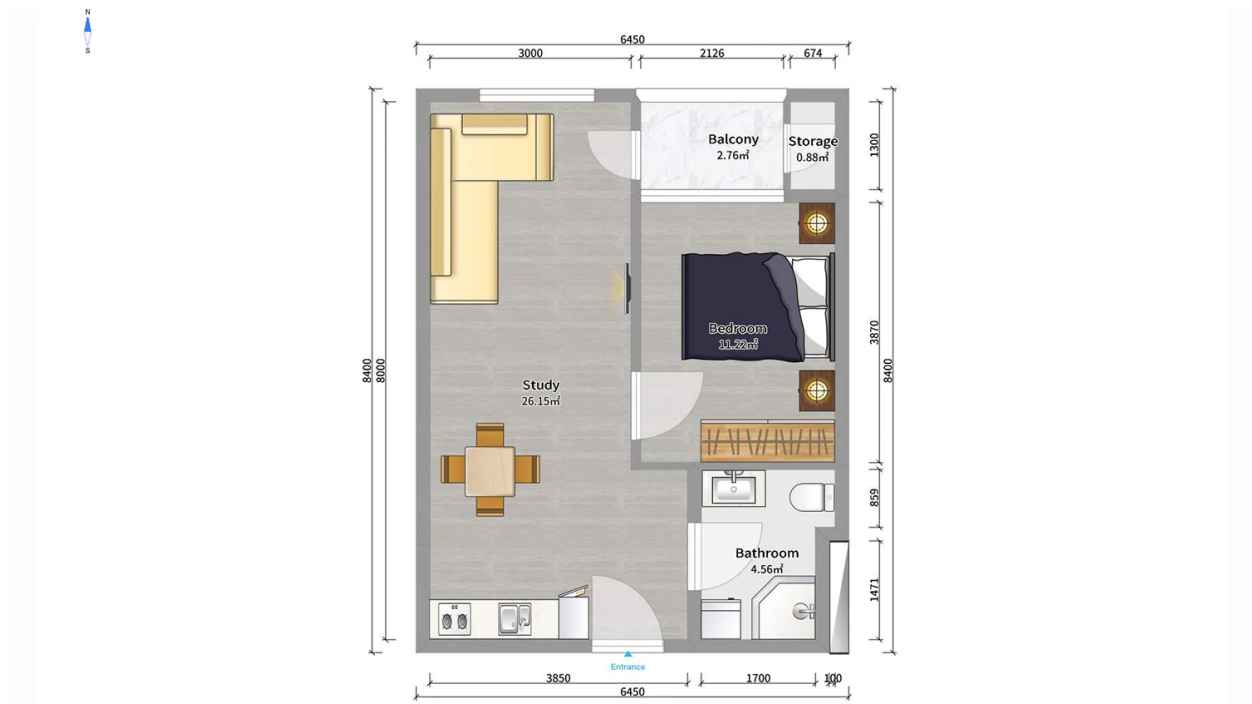

Apartment # 33

Total area: 46.9 m²
Balcony: 3.7 m²

Internal area: 43.2 m²