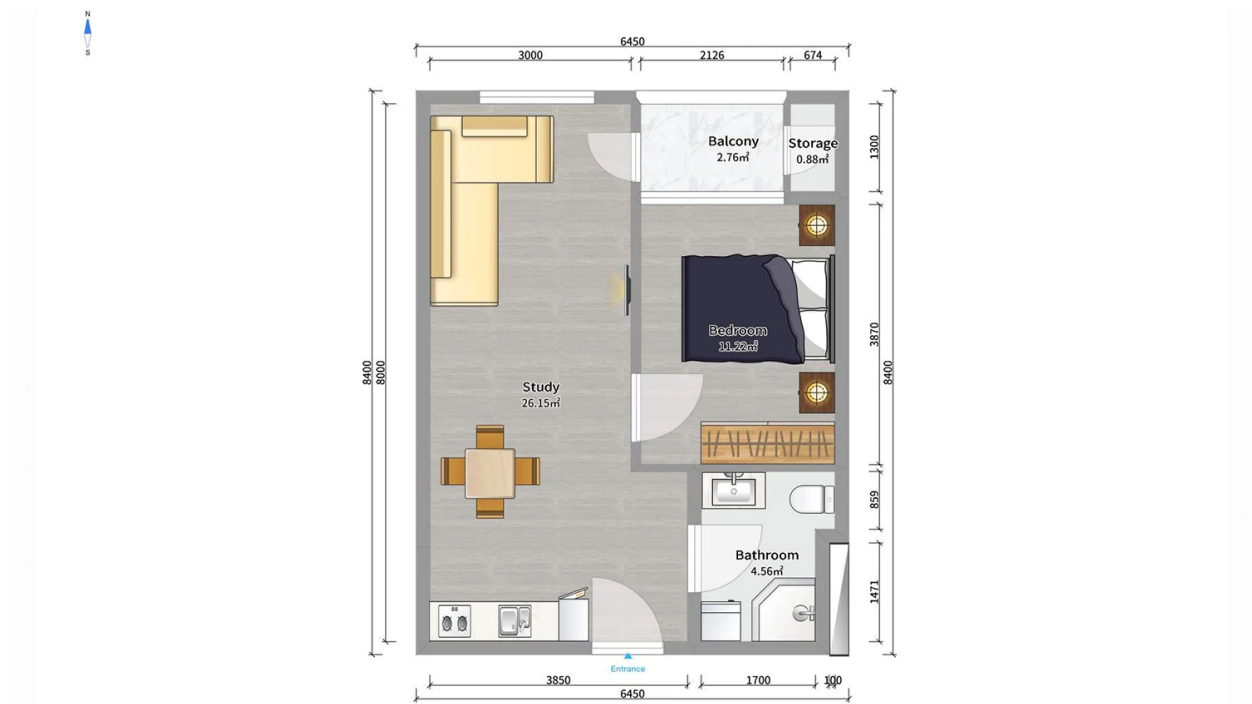

Apartment # 36

Total area: 46.9 m²
Balcony: 3.7 m²

Internal area: 43.2 m²