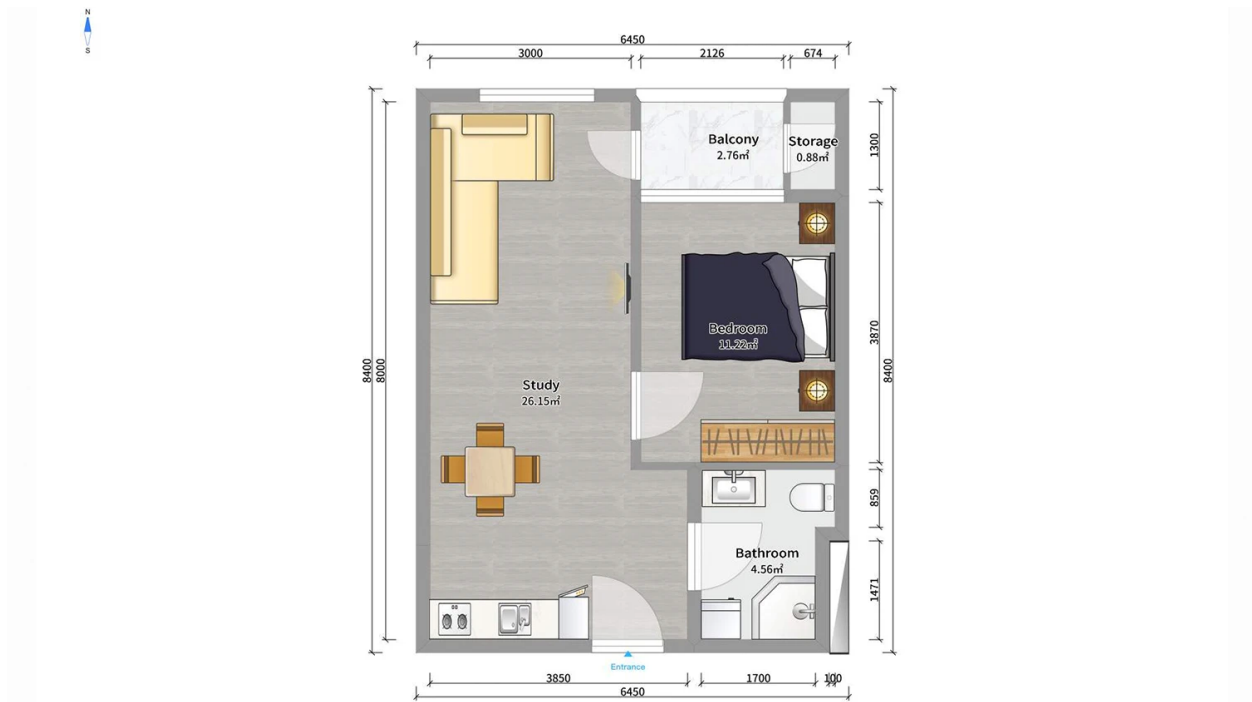

## Apartment # 37

**Total area: 46.9 m<sup>2</sup>**  
**Balcony: 3.7 m<sup>2</sup>**

**Internal area: 43.2 m<sup>2</sup>**