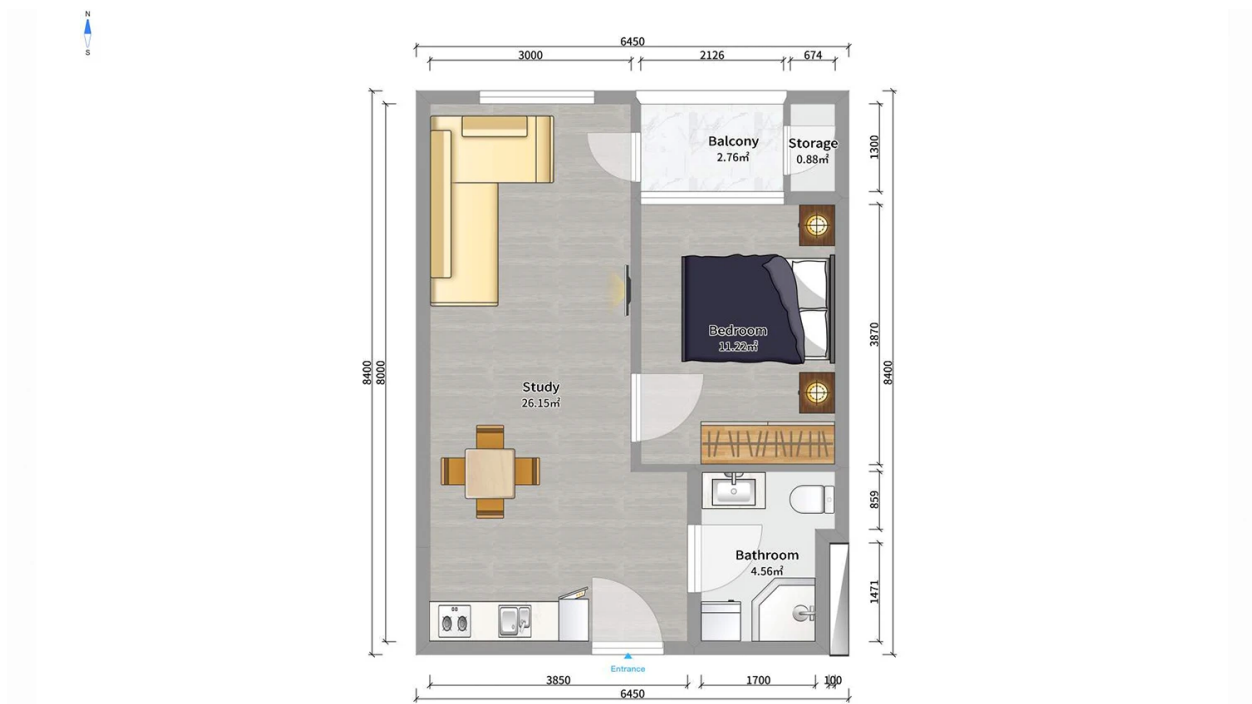

Apartment # 38

Total area: 46.9 m²
Balcony: 3.7 m²

Internal area: 43.2 m²