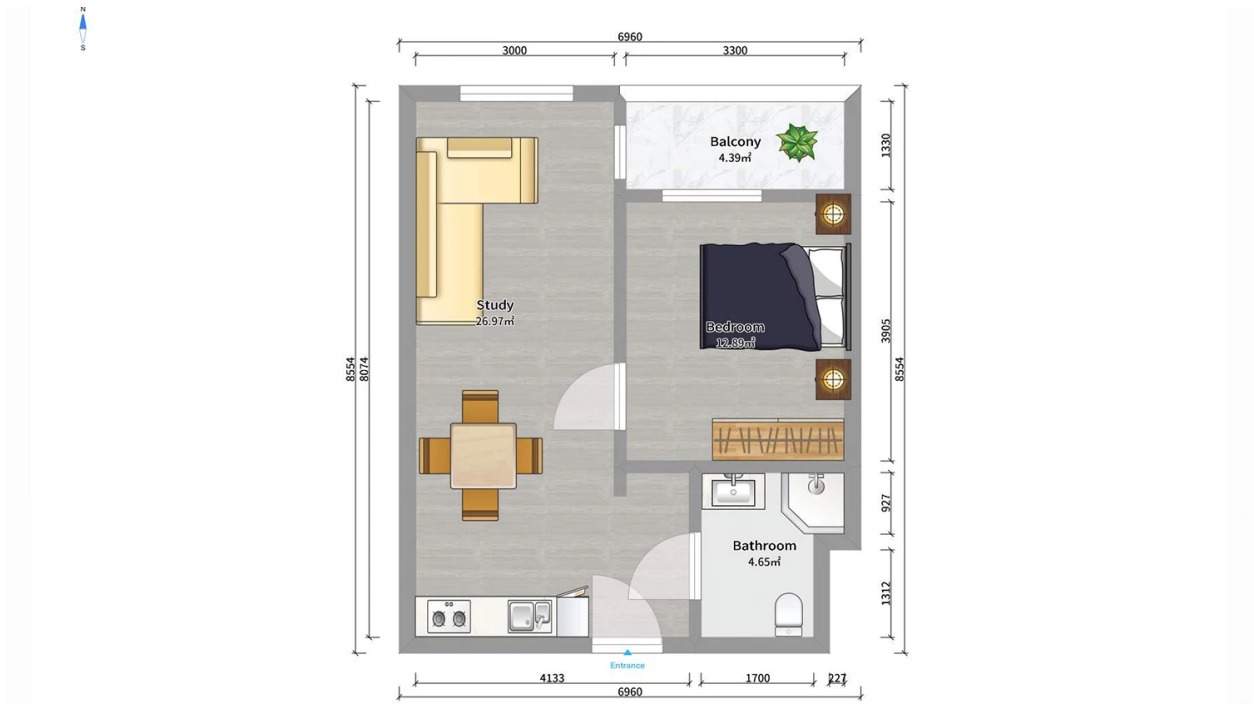

Apartment # 44

Total area: 47.3 m²
Balcony: 4.1 m²

Internal area: 43.2 m²