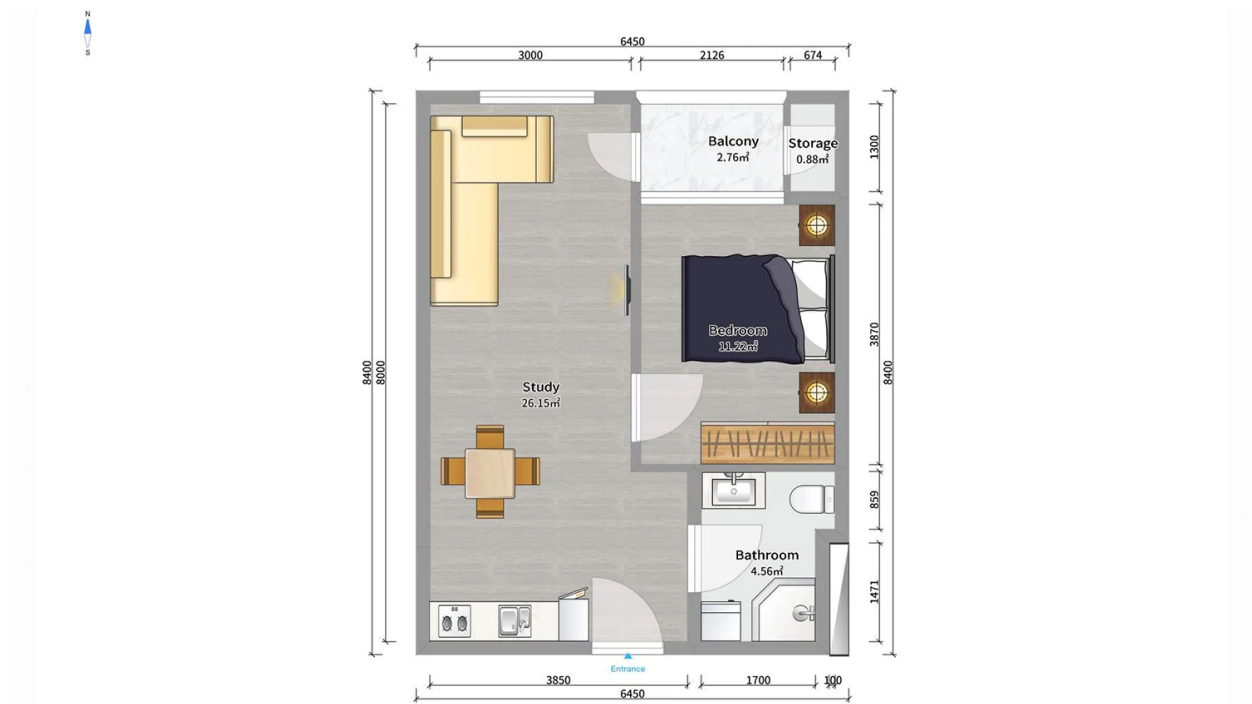

Apartment # 67

Total area: 46.9 m²
Balcony: 3.7 m²

Internal area: 43.2 m²