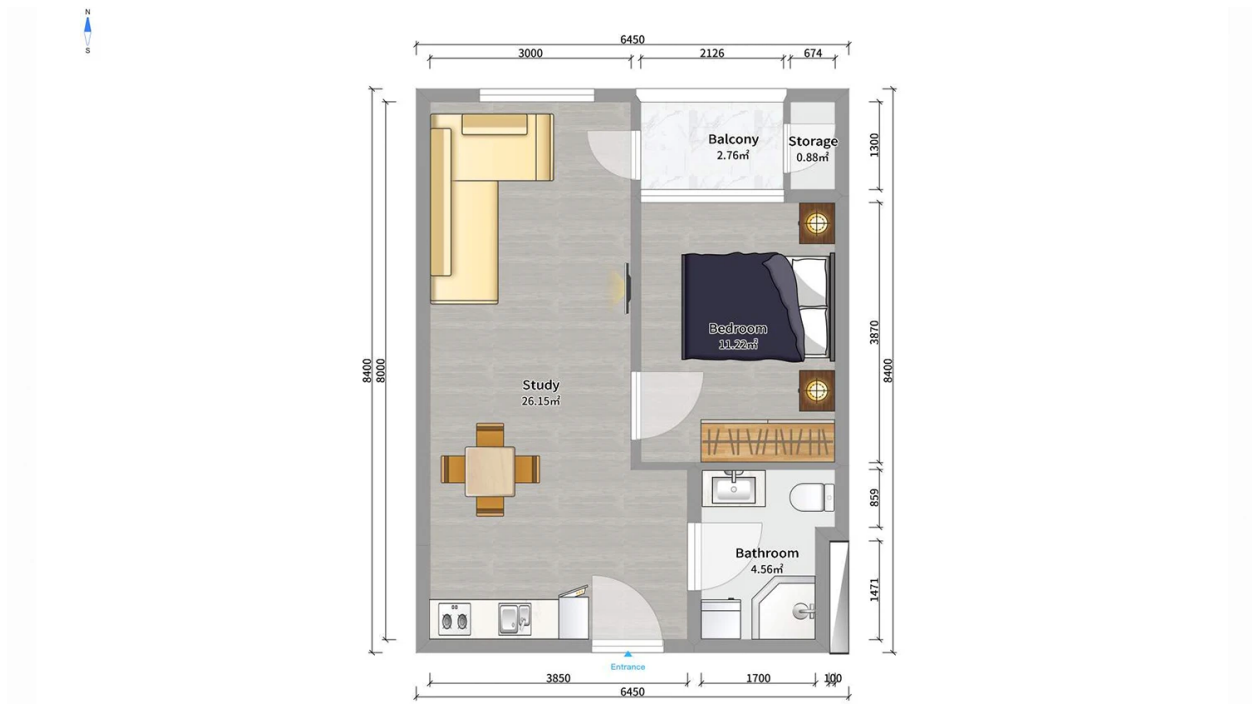

Apartment # 67

Total area: 46.9 m²
Balcony: 3.7 m²

Internal area: 43.2 m²