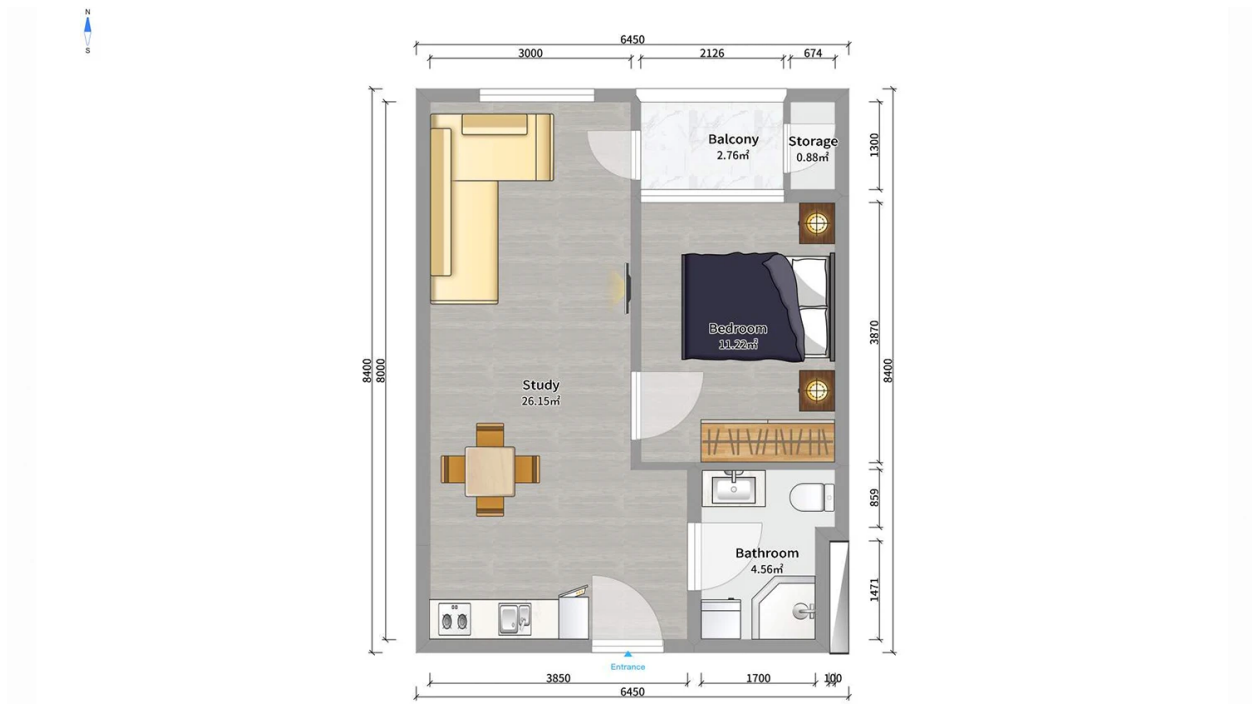

Apartment # 69

Total area: 46.9 m²
Balcony: 3.7 m²

Internal area: 43.2 m²