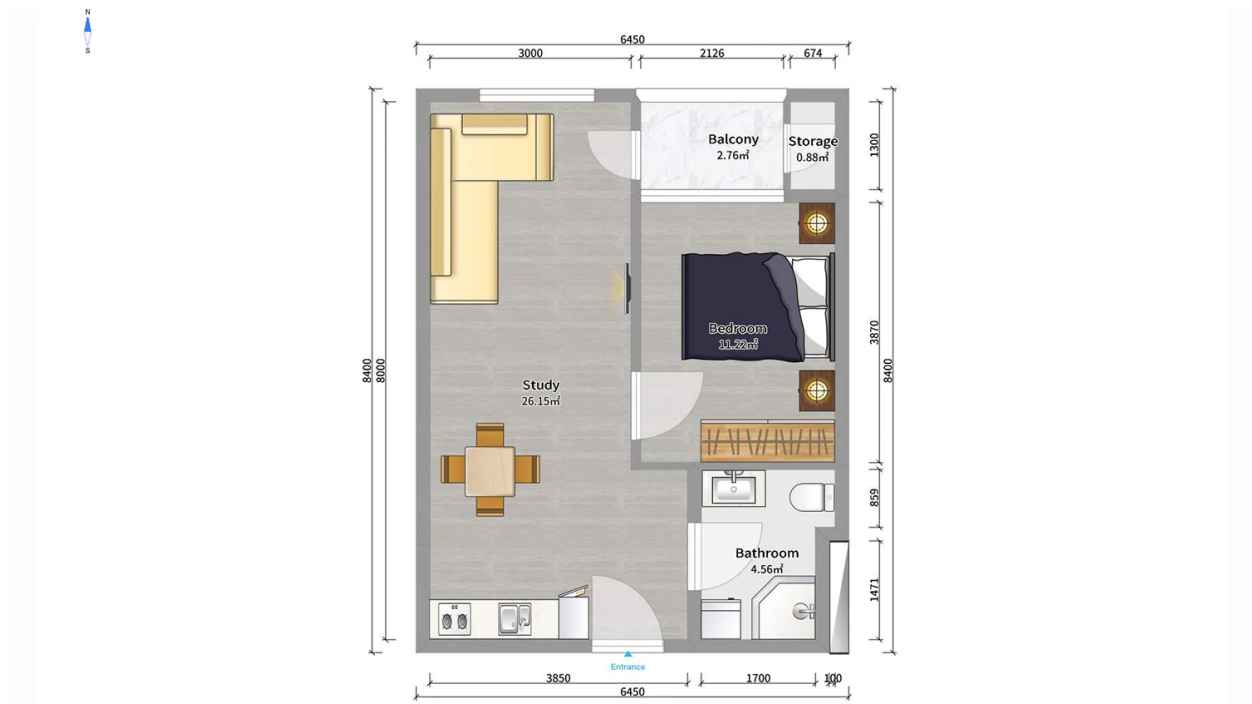

## Apartment # 72

**Total area: 46.9 m<sup>2</sup>**  
**Balcony: 3.7 m<sup>2</sup>**

**Internal area: 43.2 m<sup>2</sup>**