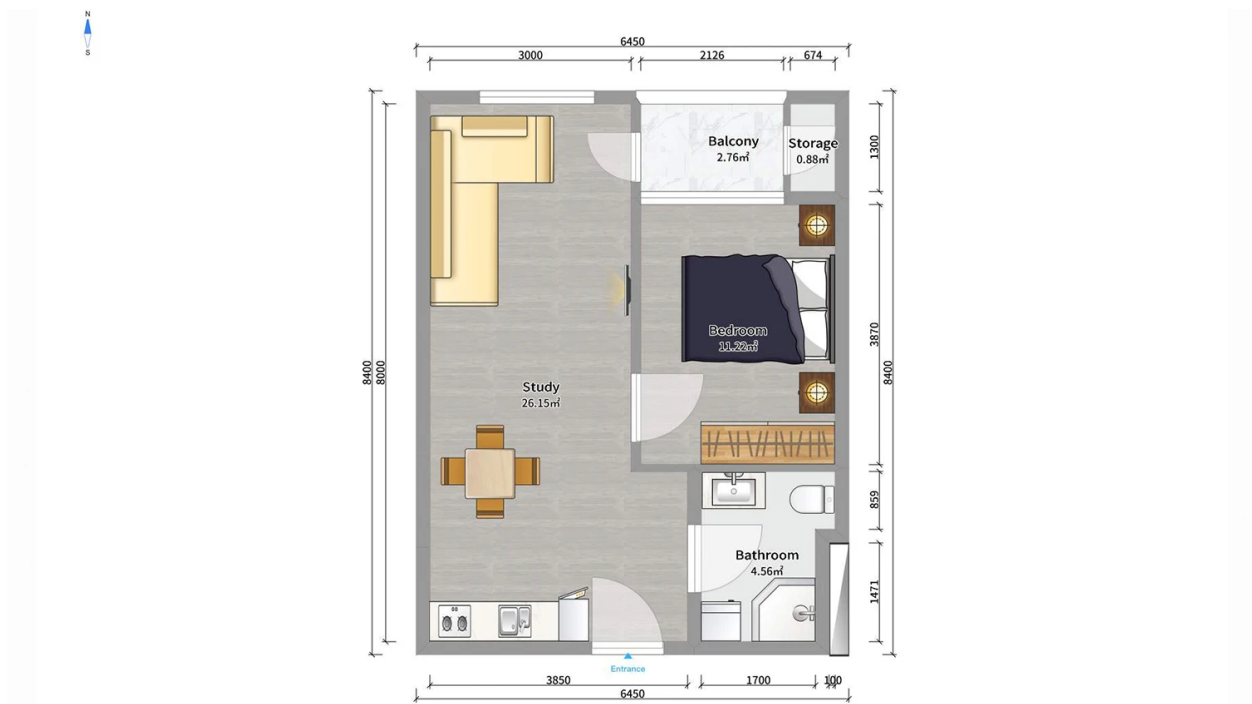

## Apartment # 72

**Total area: 46.9 m<sup>2</sup>**  
**Balcony: 3.7 m<sup>2</sup>**

**Internal area: 43.2 m<sup>2</sup>**