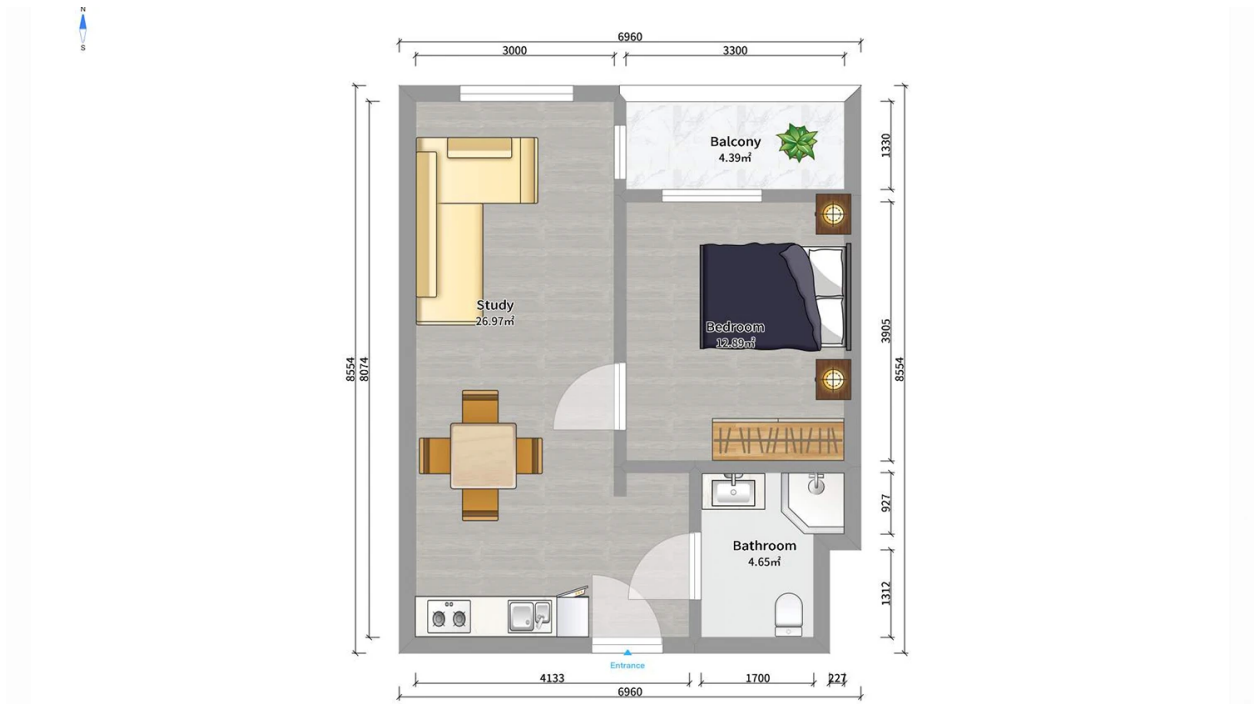

## Apartment # 75

**Total area: 47.3 m<sup>2</sup>**  
**Balcony: 4.1 m<sup>2</sup>**

**Internal area: 43.2 m<sup>2</sup>**