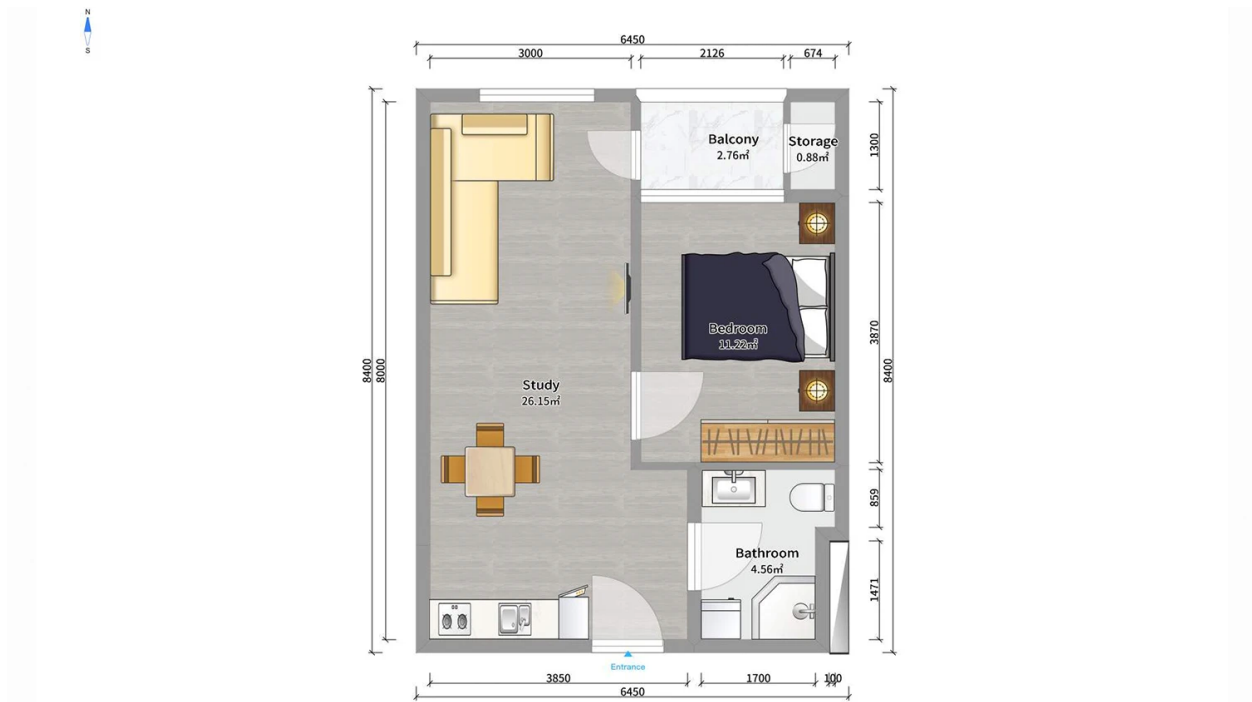

Apartment # 48

Total area: 46.9 m²
Balcony: 3.7 m²

Internal area: 43.2 m²