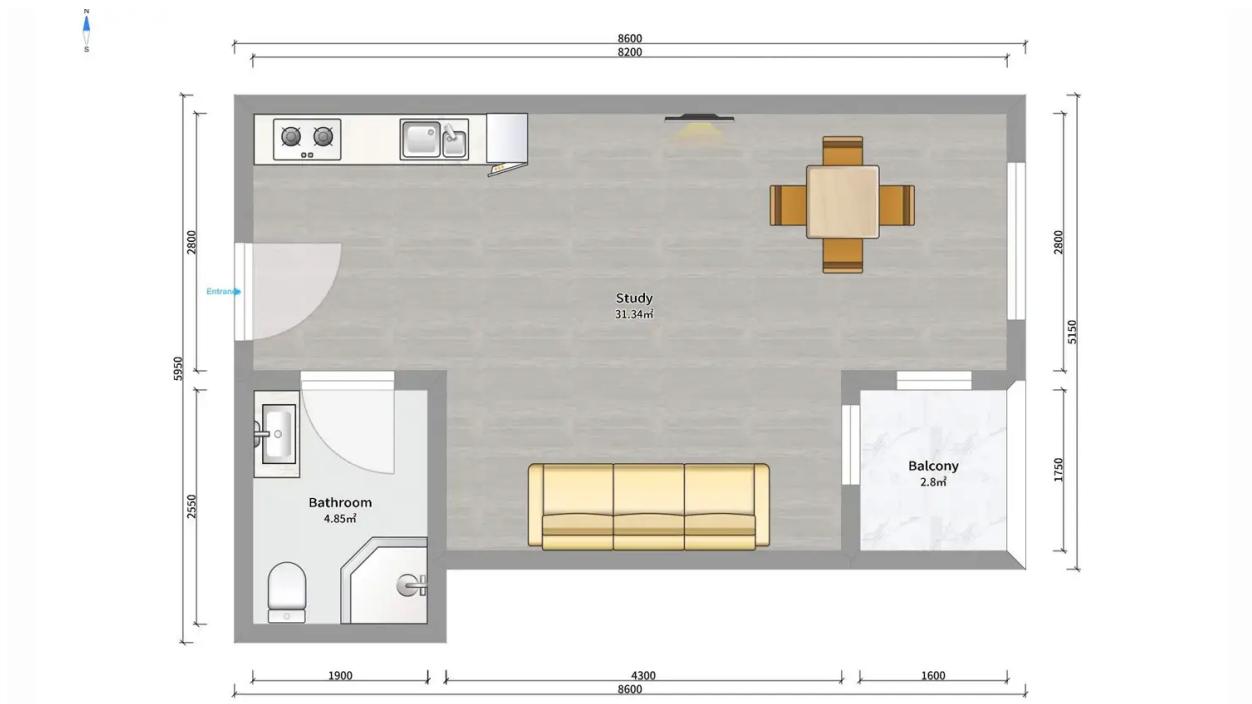

Apartment # 50

Total area: 38.4 m²
Balcony: 2.7 m²

Internal area: 35.7 m²