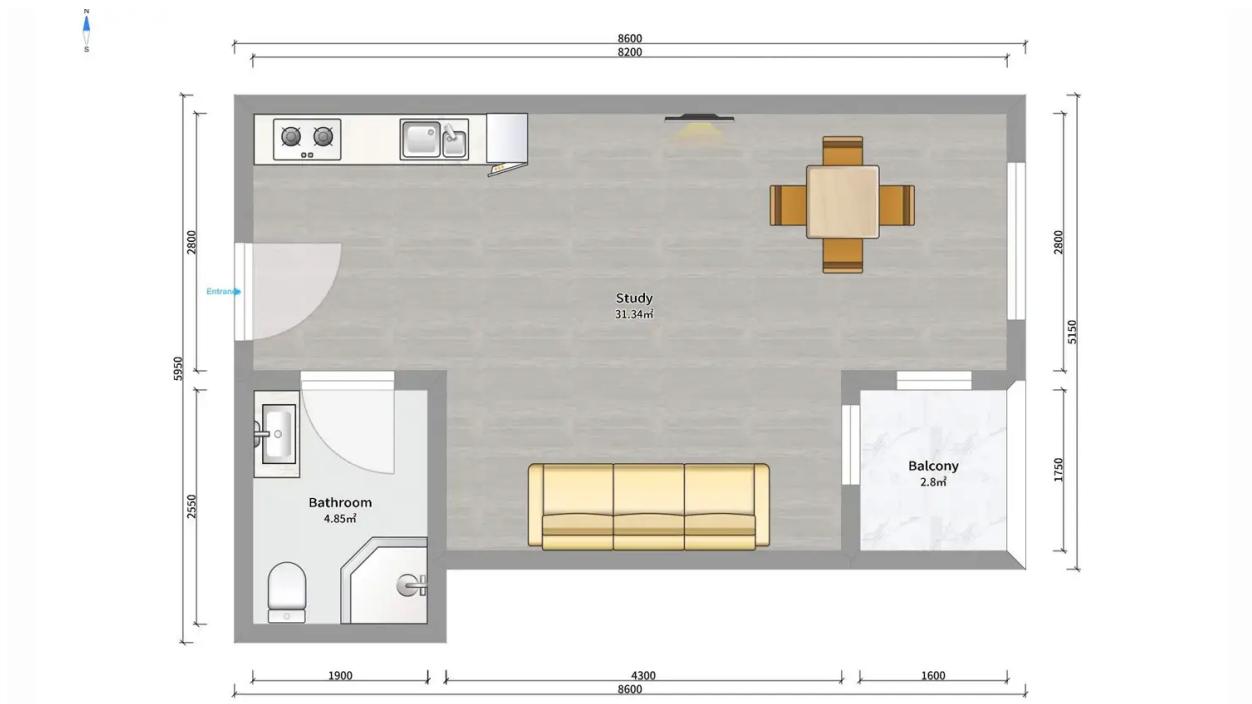

## Apartment # 50

**Total area: 38.4 m<sup>2</sup>**  
**Balcony: 2.7 m<sup>2</sup>**

**Internal area: 35.7 m<sup>2</sup>**