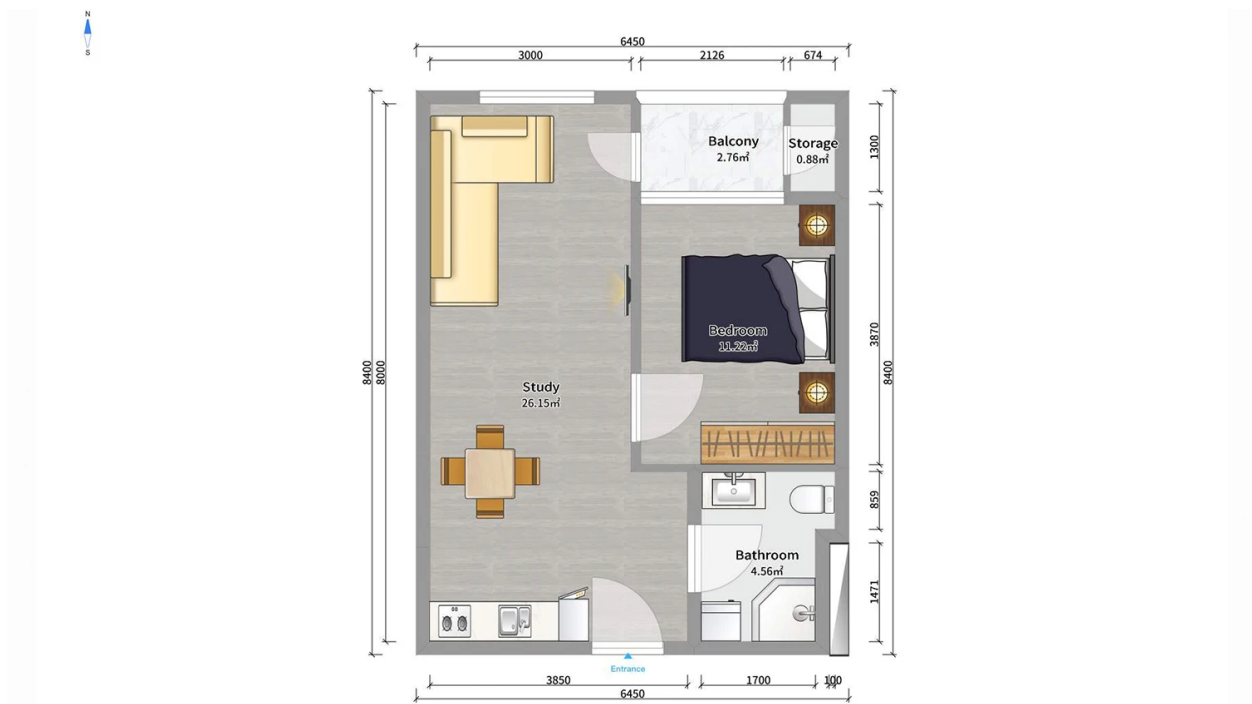

## Apartment # 60

**Total area: 46.9 m<sup>2</sup>**  
**Balcony: 3.7 m<sup>2</sup>**

**Internal area: 43.2 m<sup>2</sup>**