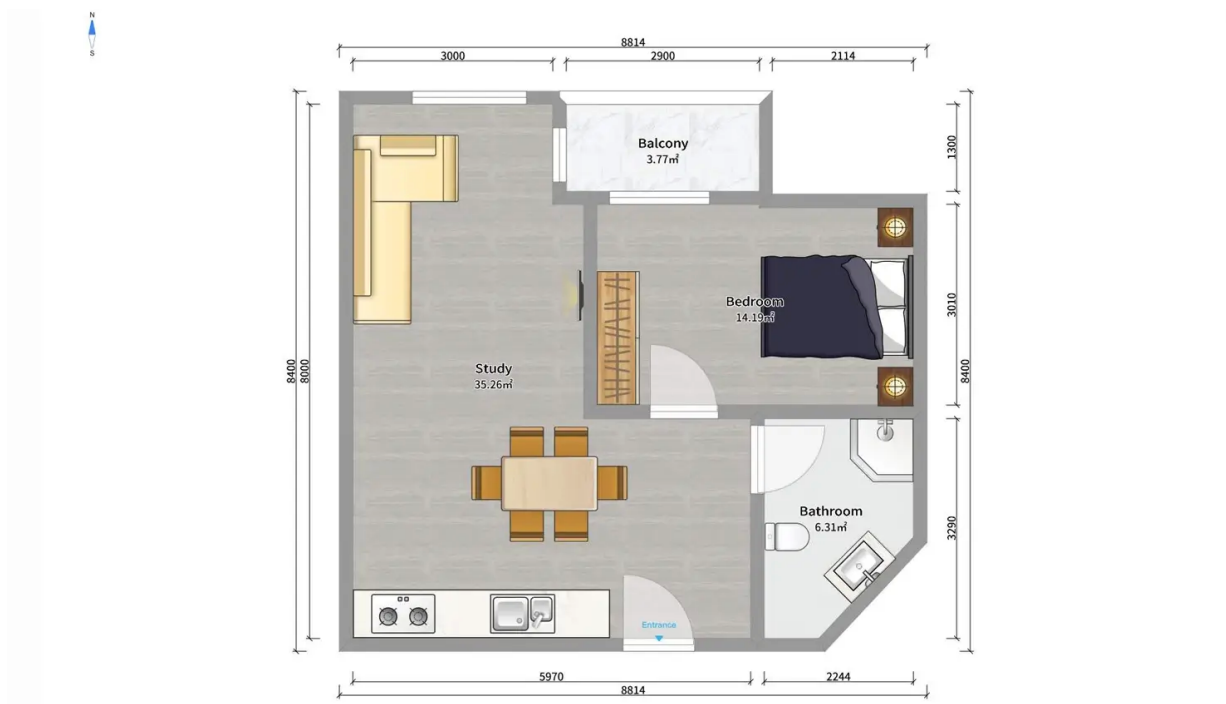

Apartment # 61

Total area: 60.5 m²
Balcony: 3.6 m²

Internal area: 56.9 m²