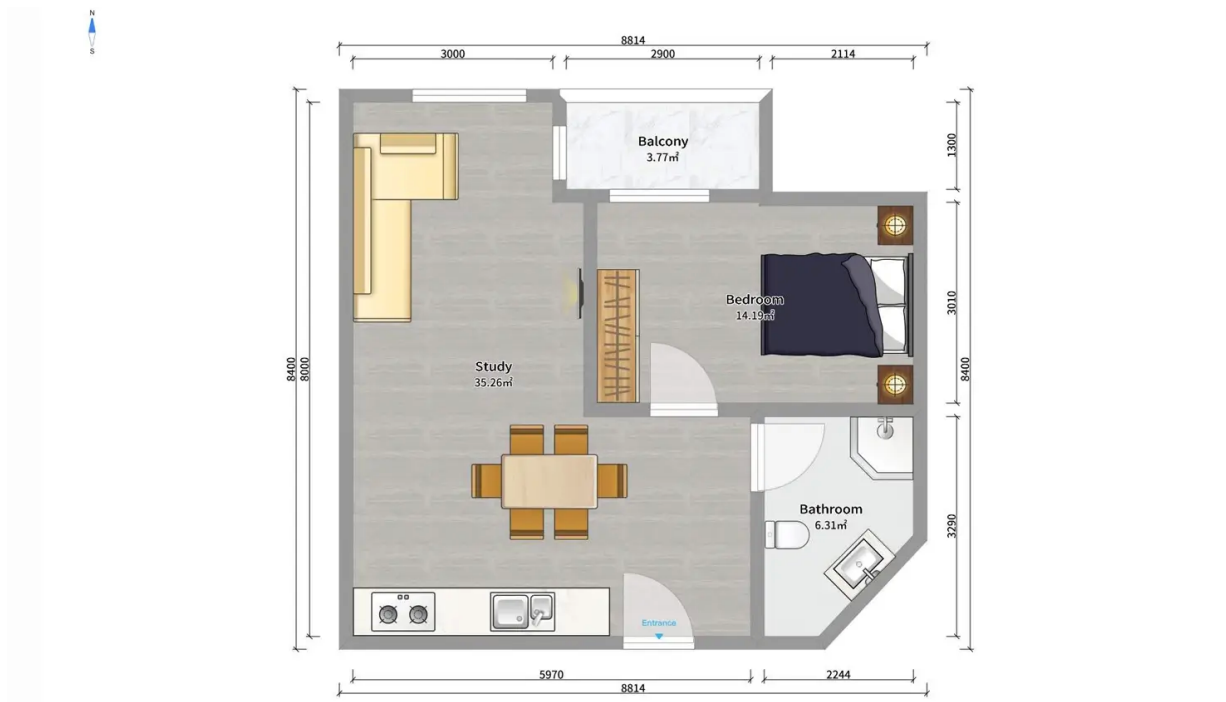

## Apartment # 61

**Total area: 60.5 m<sup>2</sup>**  
**Balcony: 3.6 m<sup>2</sup>**

**Internal area: 56.9 m<sup>2</sup>**