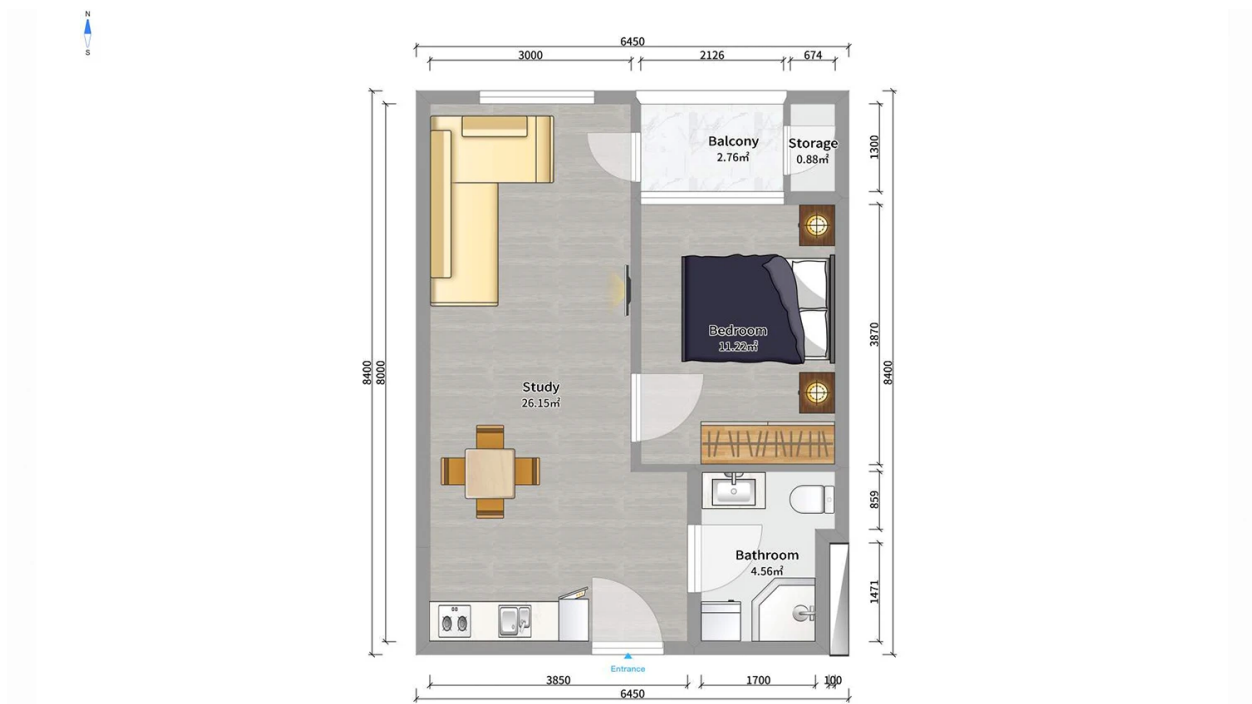

Apartment # 80

Total area: 46.9 m²
Balcony: 3.7 m²

Internal area: 43.2 m²