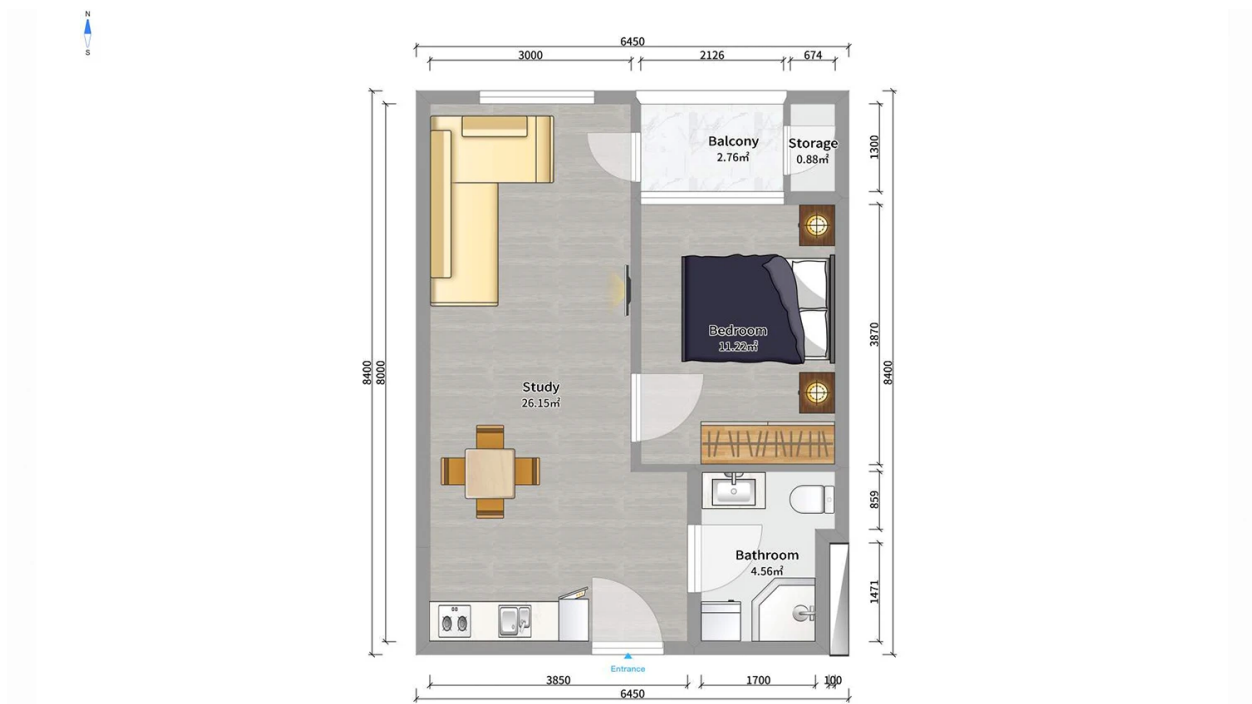

Apartment # 91

Total area: 46.9 m²
Balcony: 3.7 m²

Internal area: 43.2 m²