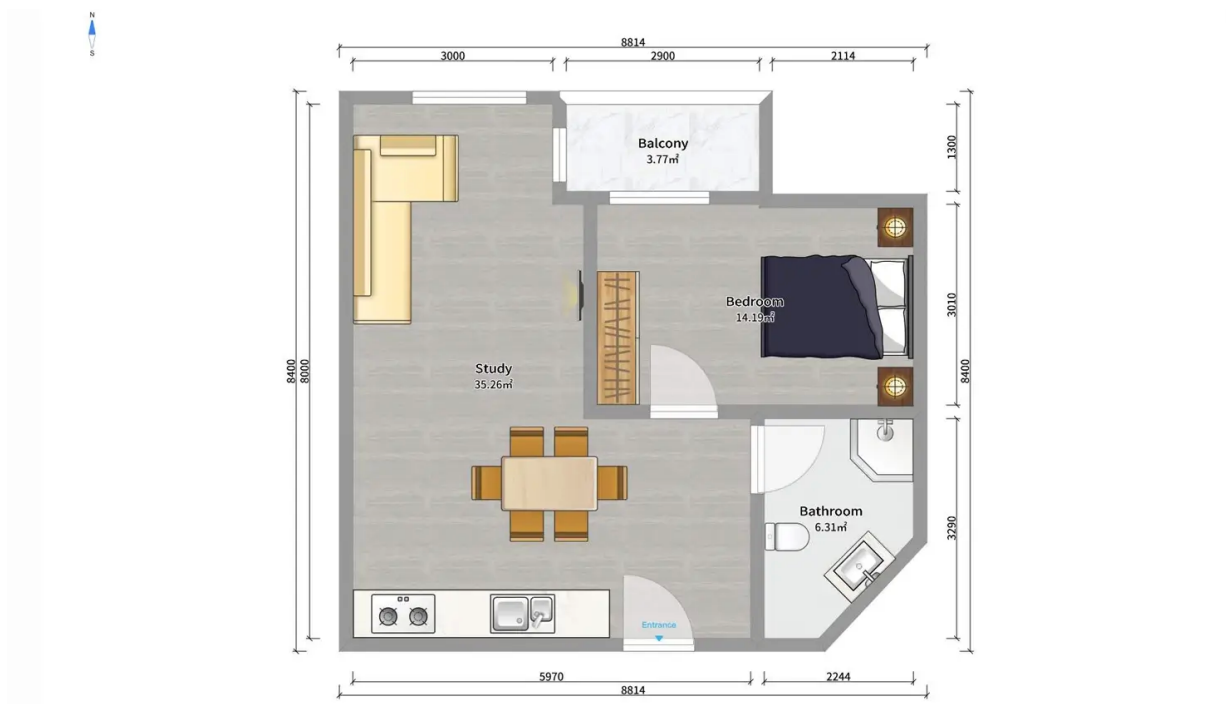

Apartment # 92

Total area: 60.5 m²
Balcony: 3.6 m²

Internal area: 56.9 m²