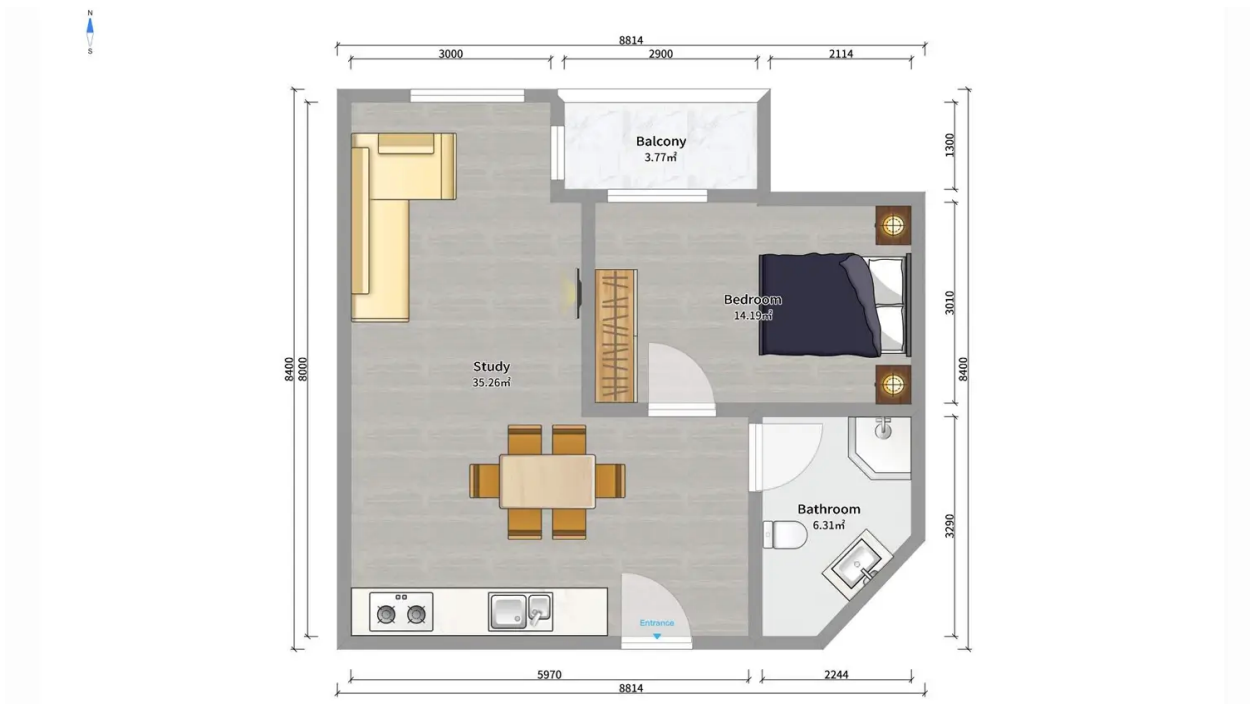

## Apartment # 92

**Total area: 60.5 m<sup>2</sup>**  
**Balcony: 3.6 m<sup>2</sup>**

**Internal area: 56.9 m<sup>2</sup>**