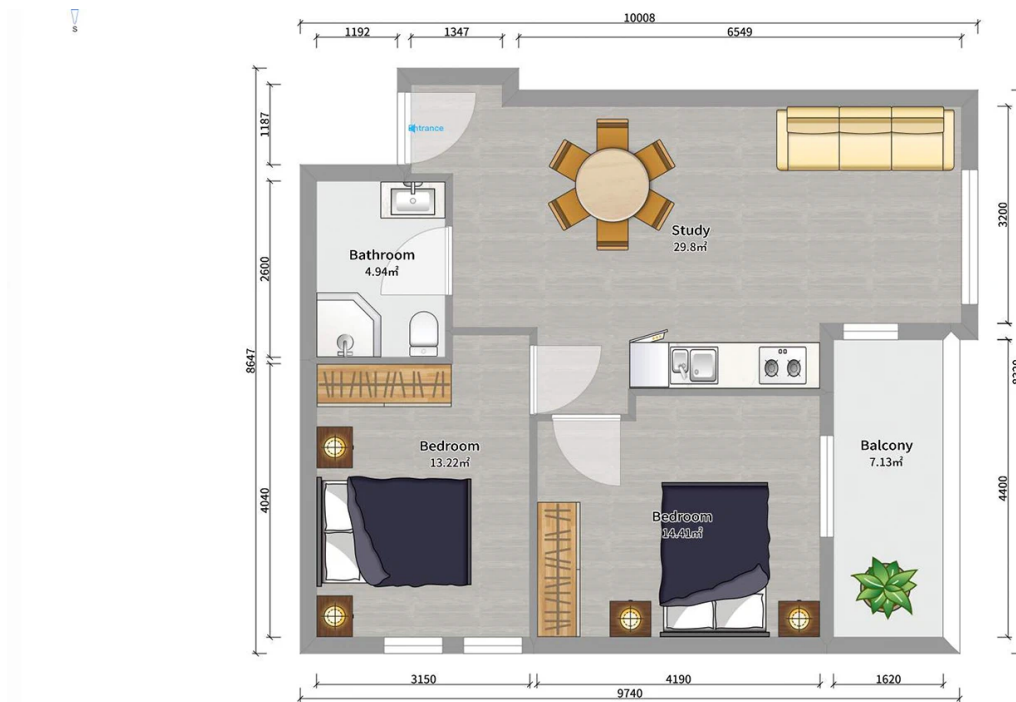

Apartment # 114

Total area: 69.4 m²
Balcony: 6.9 m²

Internal area: 62.5 m²