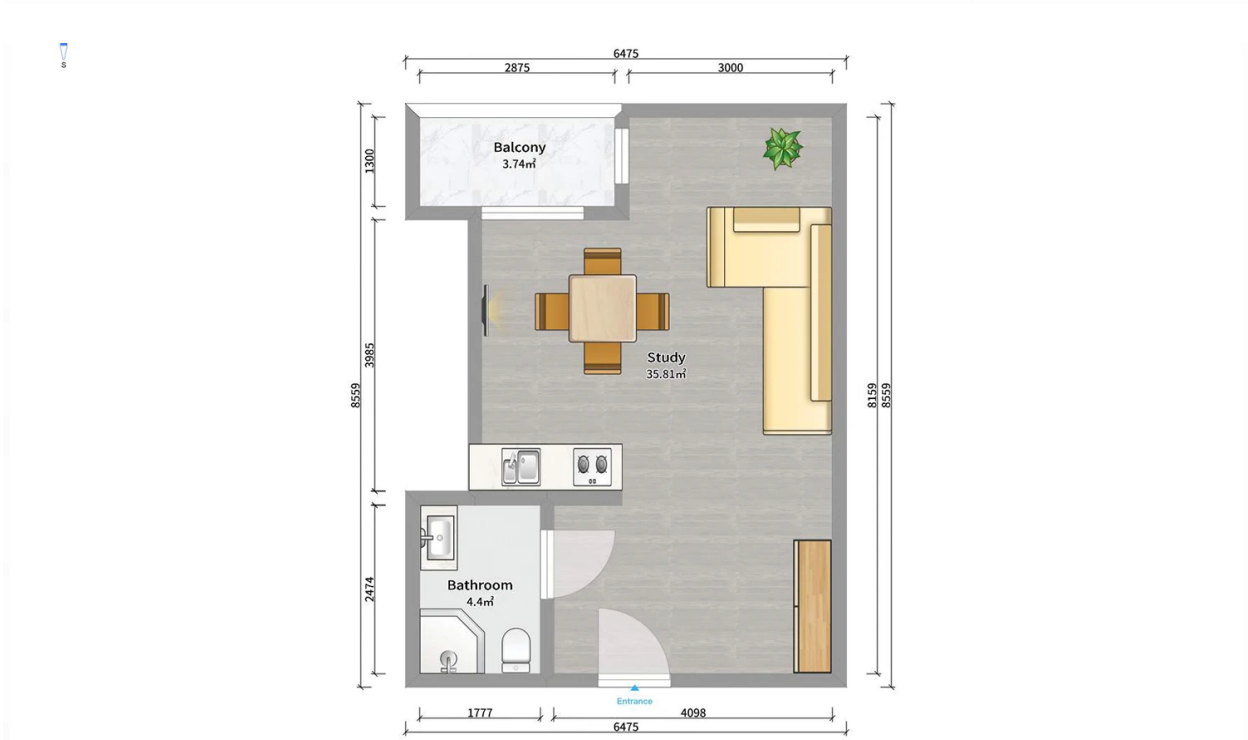

Apartment # 1

Total area: 43.7 m²
Balcony: 3.7 m²

Internal area: 40 m²