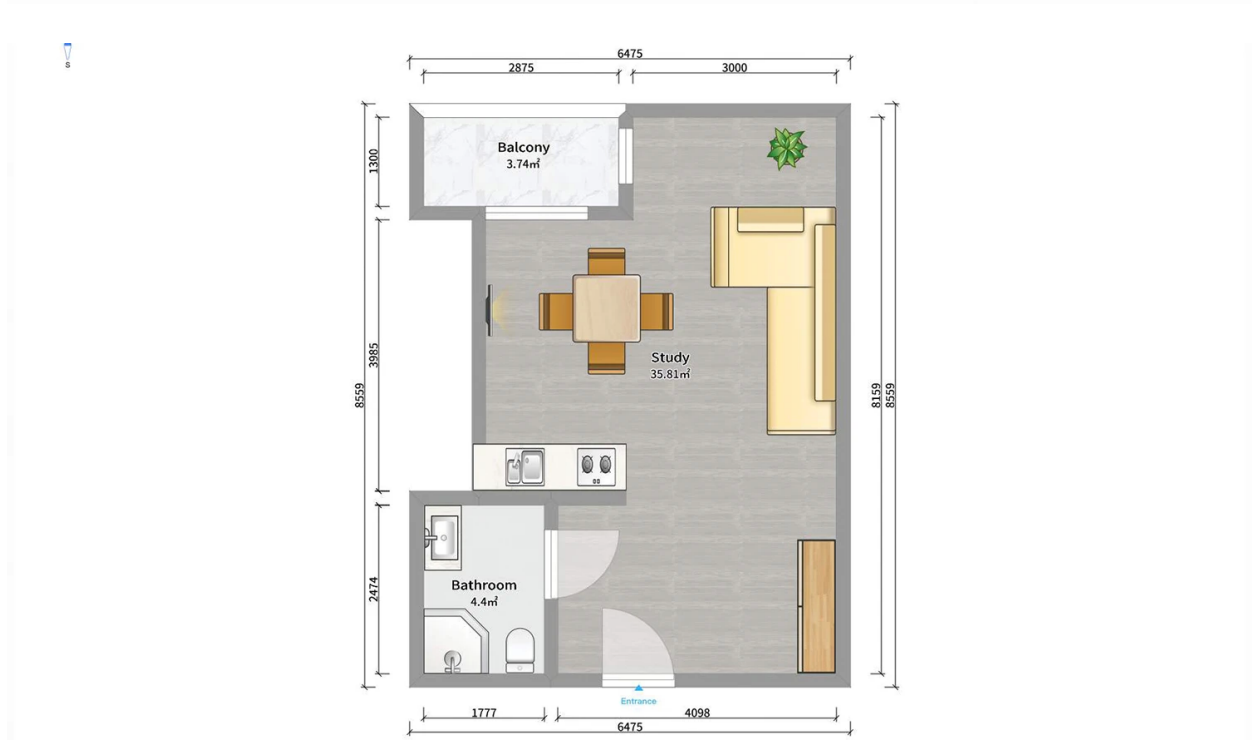

Apartment # 1

Total area: 43.7 m²
Balcony: 3.7 m²

Internal area: 40 m²