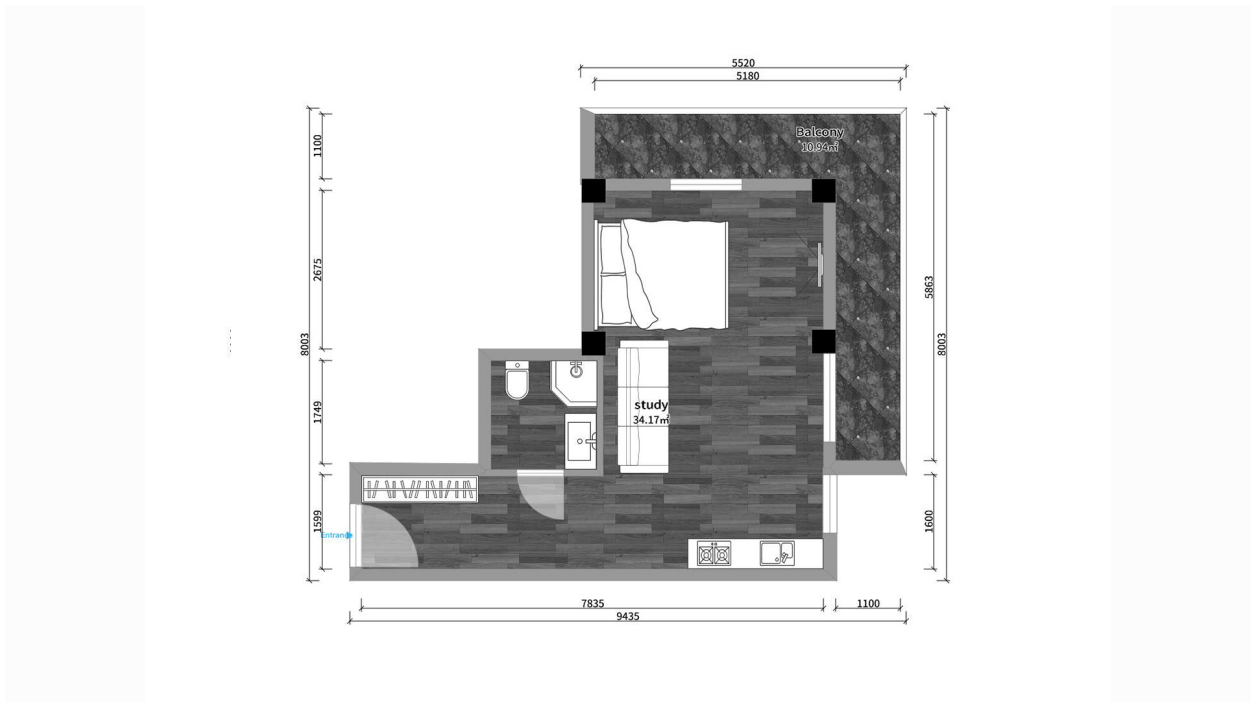

Apartment # 29

Total area: 44.37 m²
Balcony: 10.7 m²

Internal area: 33.67 m²