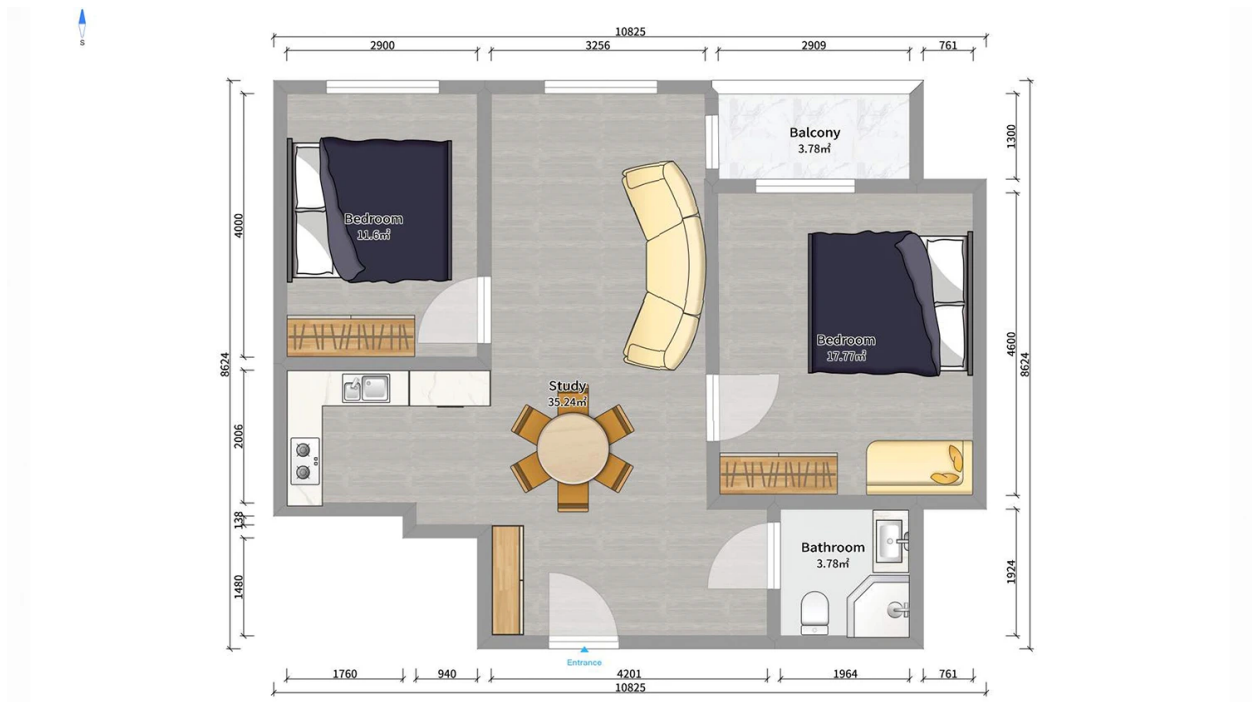

Apartment # 13

Total area: 70 m²
Balcony: 3.7 m²

Internal area: 66.3 m²