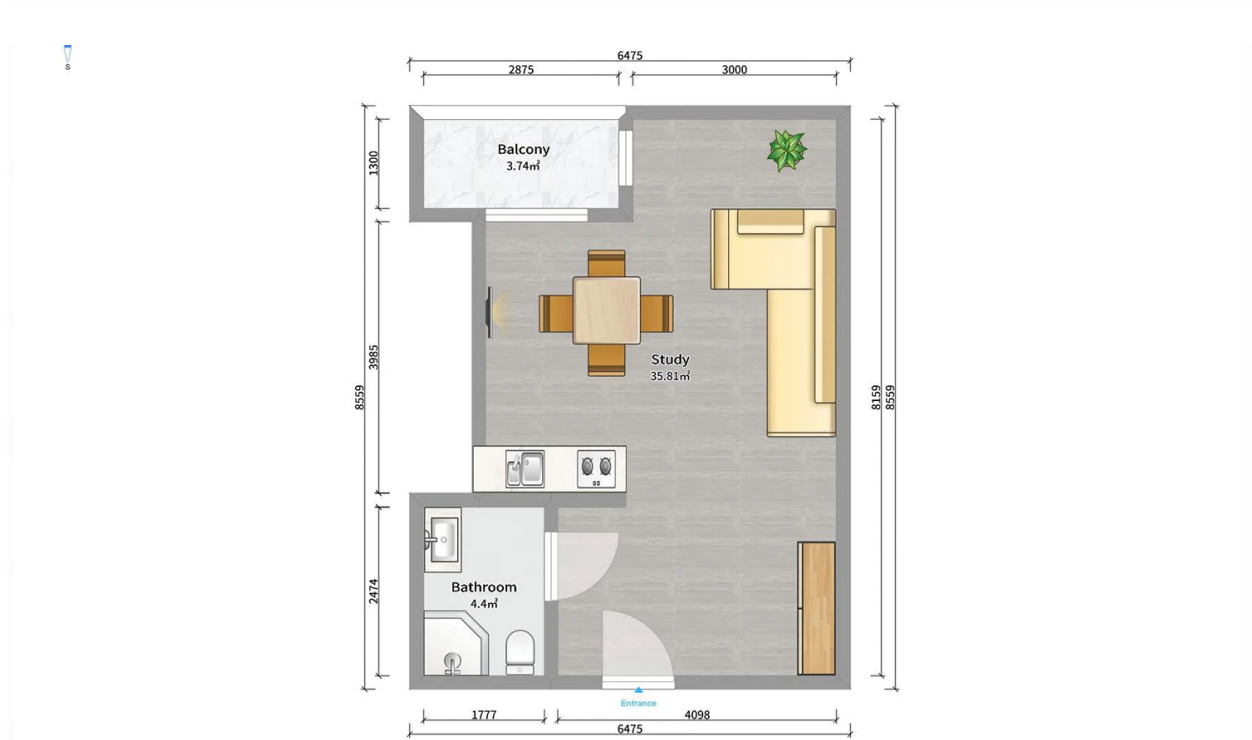

Apartment # 14

Total area: 43.7 m²
Balcony: 3.7 m²

Internal area: 40 m²