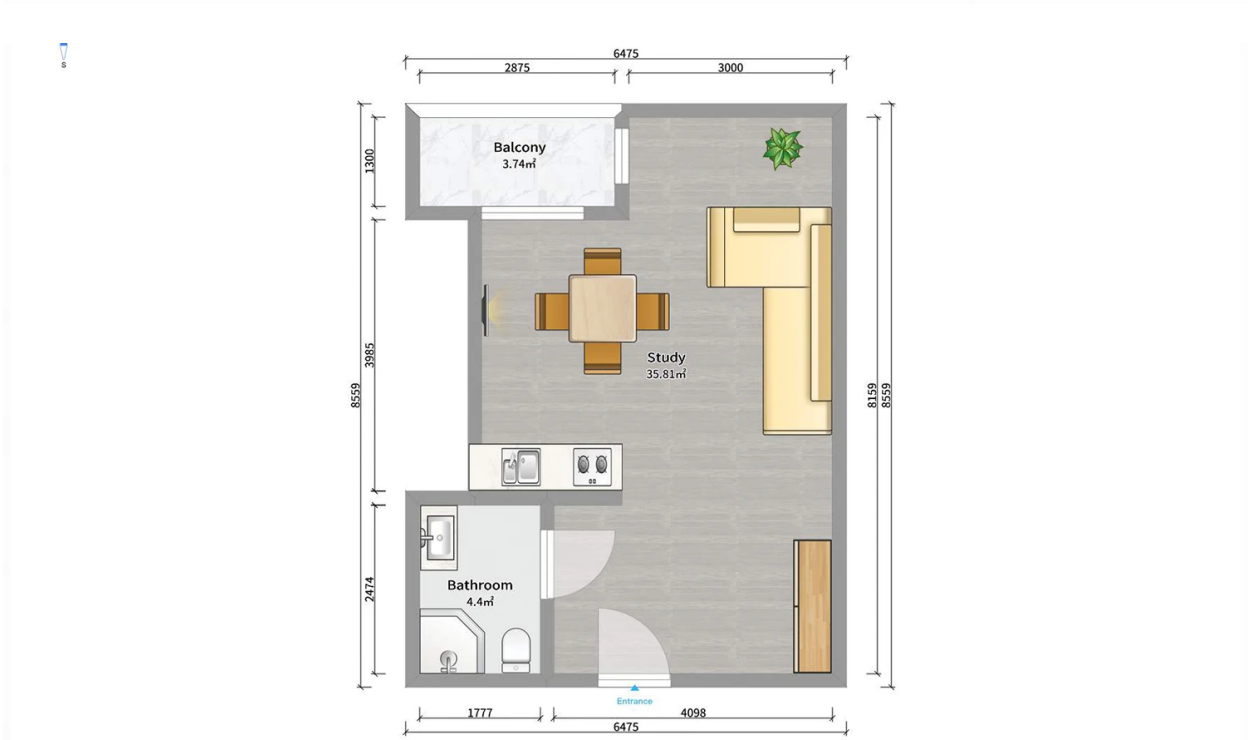

## Apartment # 14

**Total area: 43.7 m<sup>2</sup>**  
**Balcony: 3.7 m<sup>2</sup>**

**Internal area: 40 m<sup>2</sup>**