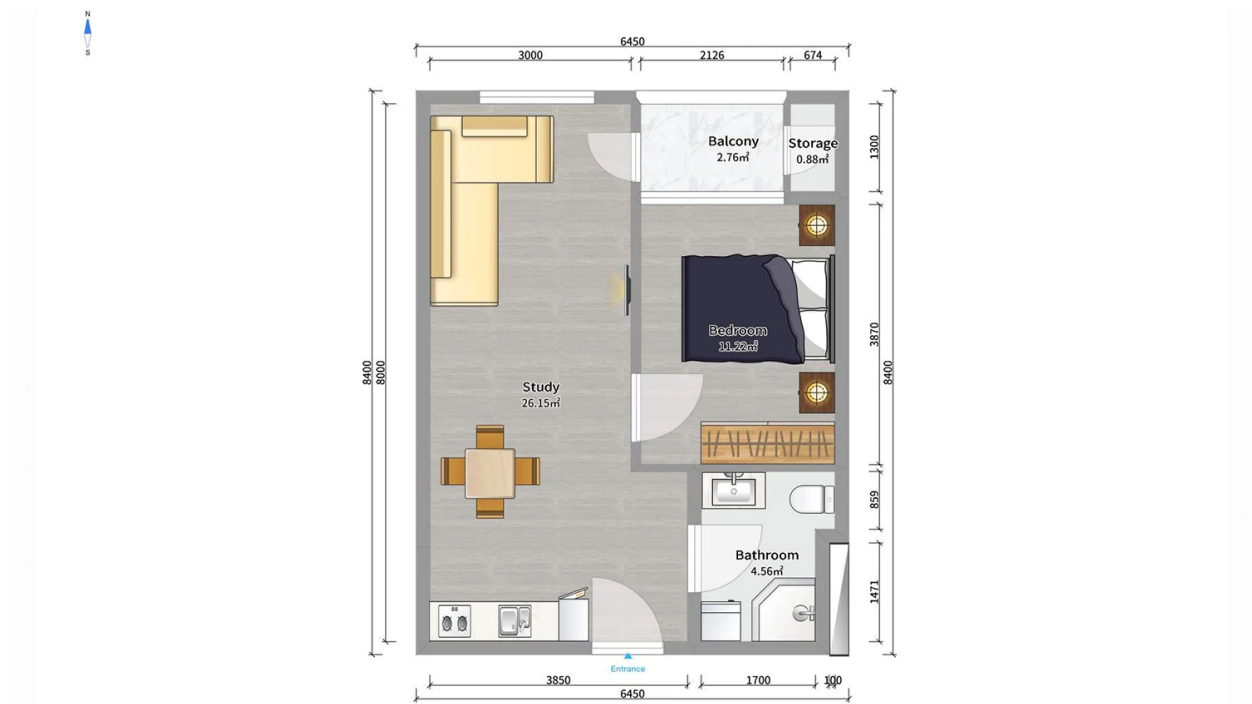

Apartment # 20

Total area: 46.9 m²
Balcony: 3.7 m²

Internal area: 43.2 m²