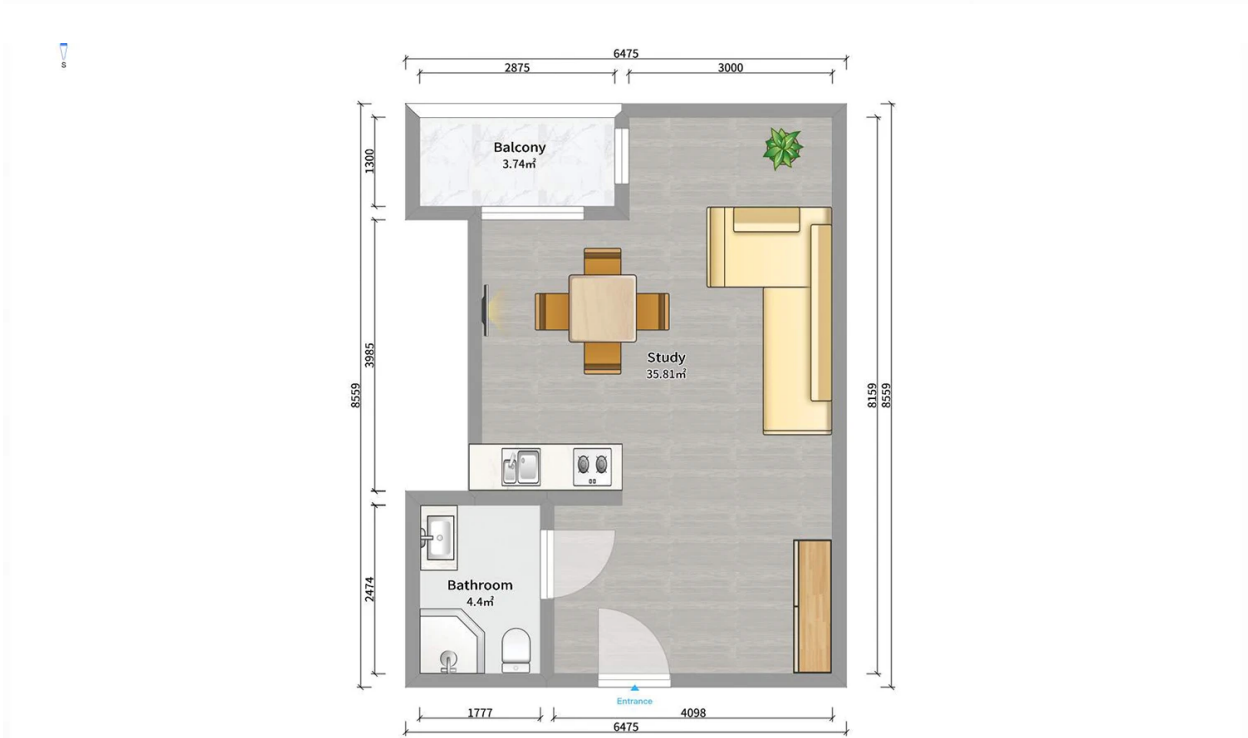

Apartment # 42

Total area: 43.7 m²
Balcony: 3.7 m²

Internal area: 40 m²