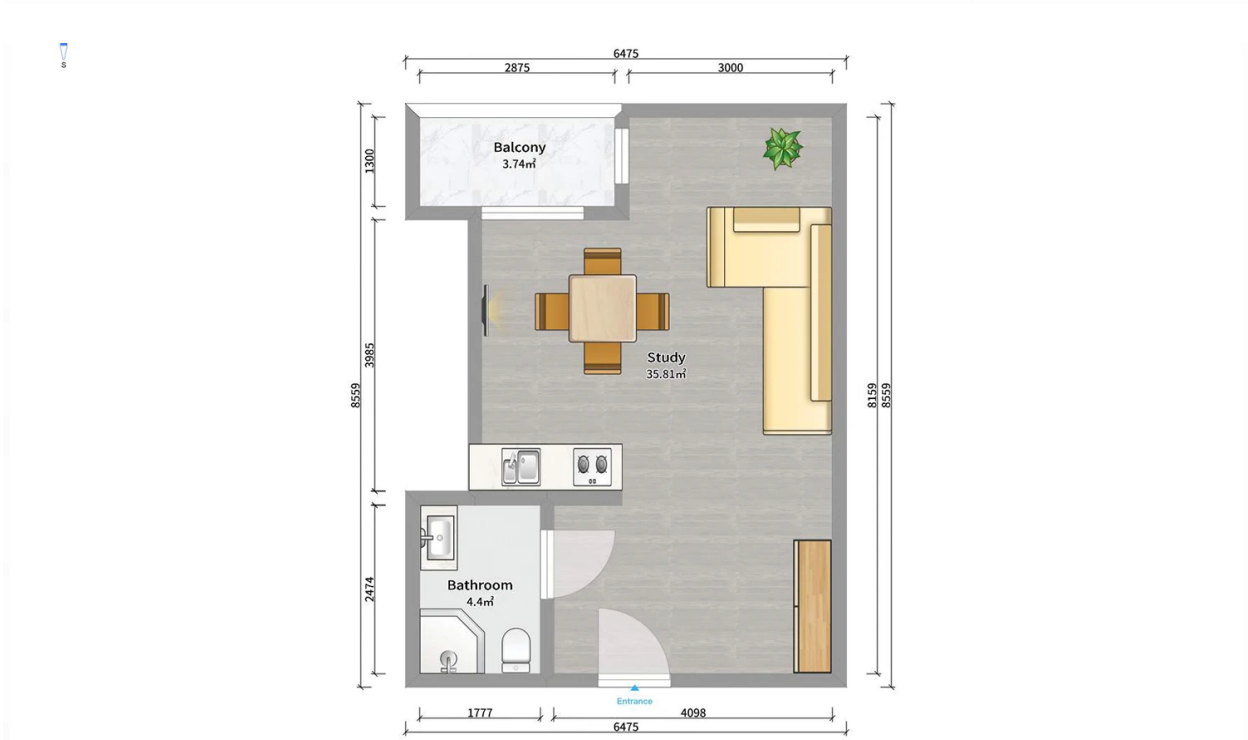

## Apartment # 42

**Total area: 43.7 m<sup>2</sup>**  
**Balcony: 3.7 m<sup>2</sup>**

**Internal area: 40 m<sup>2</sup>**