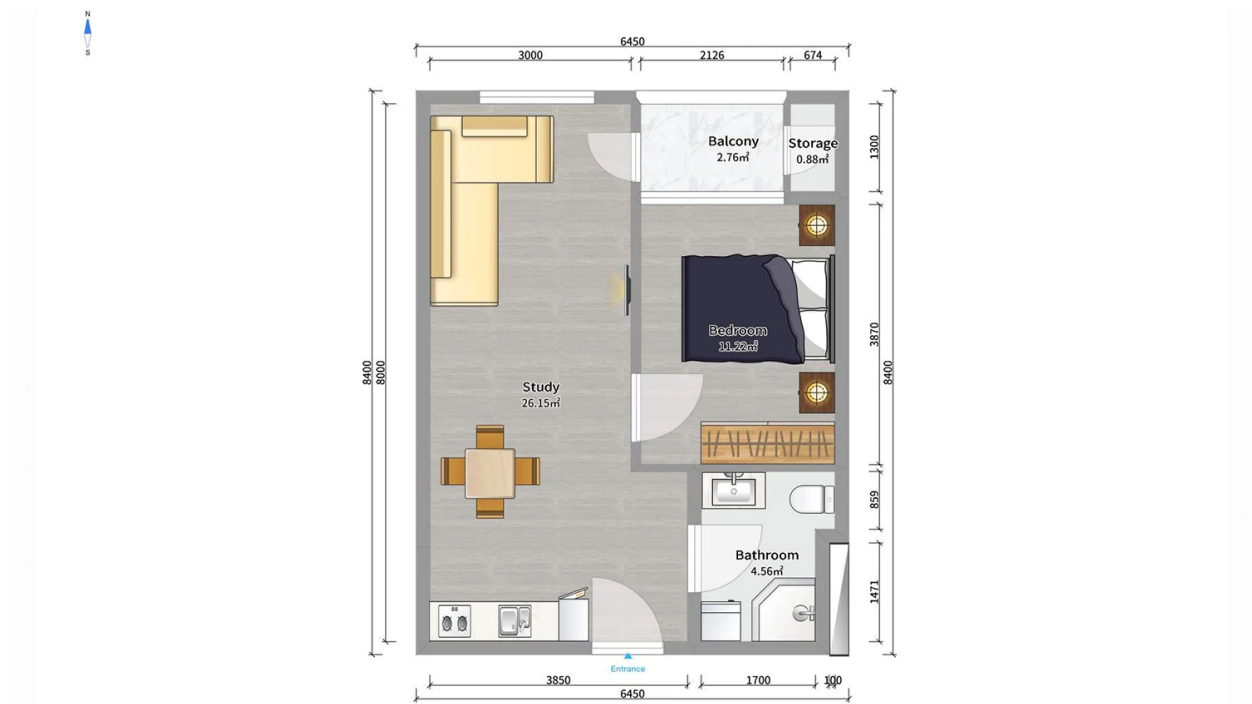

Apartment # 43

Total area: 46.9 m²
Balcony: 3.7 m²

Internal area: 43.2 m²