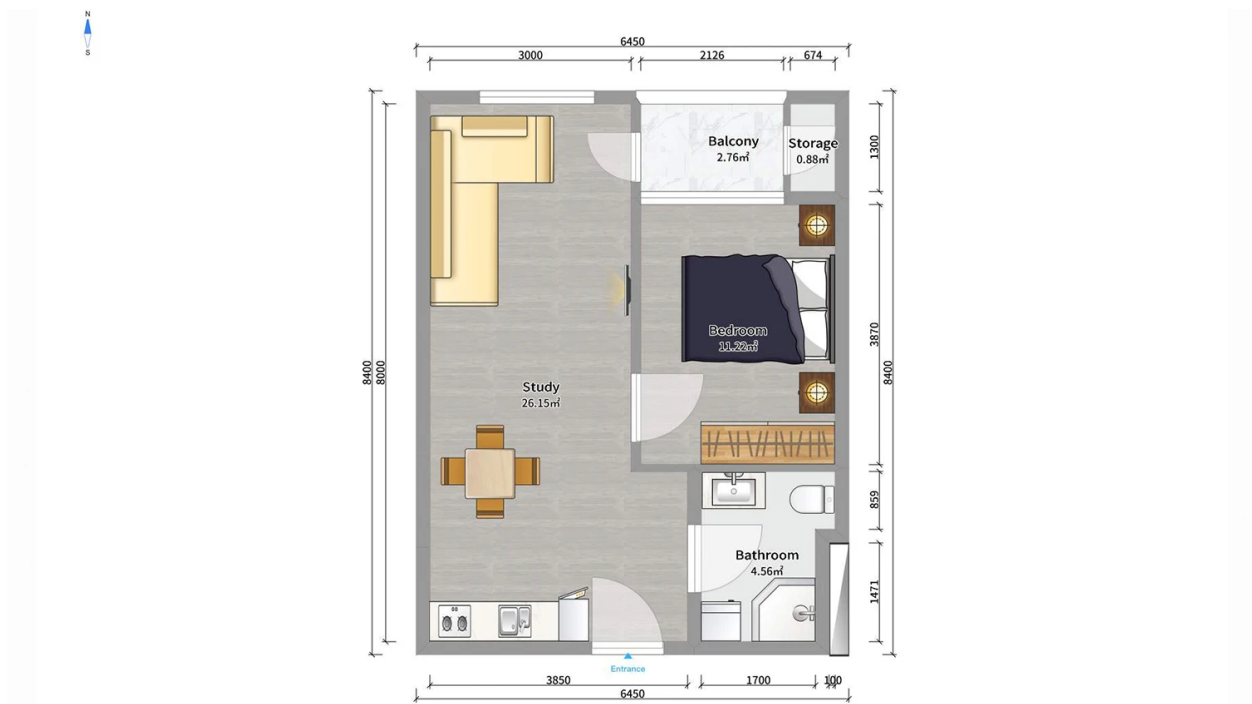

Apartment # 46

Total area: 46.9 m²
Balcony: 3.7 m²

Internal area: 43.2 m²