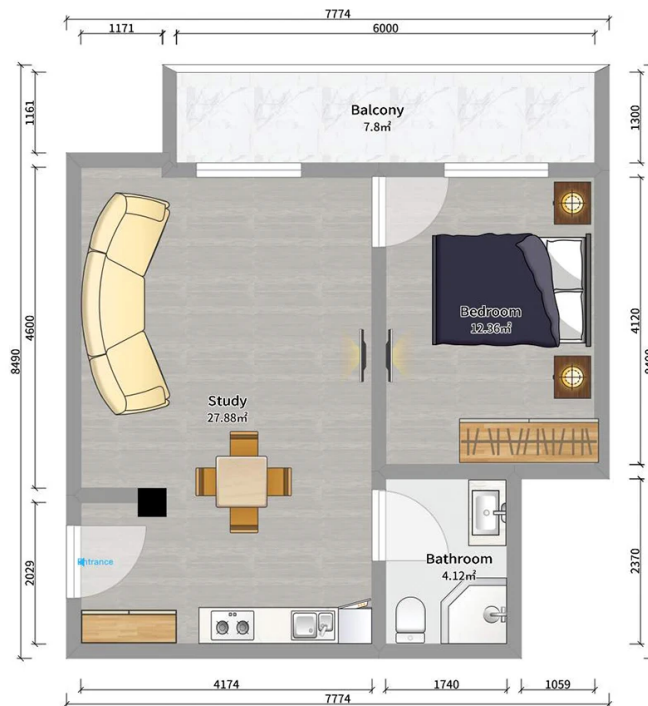

## Apartment # 81

00

**Total area: 51.3 m<sup>2</sup>**  
**Balcony: 3.1 m<sup>2</sup>**

**Internal area: 48.2 m<sup>2</sup>**